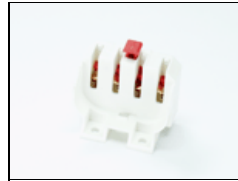

DIV-400-120
Diva-Lite 400, 120VAC

Spare Parts

1290005
No longer available
SW-Rocker-Inline-DPST-
10A-250V-Lit

1290013
Toggle Switch Miniature-
SPDT-5A

1380004
Lampholder-Compact-
2G11 "DIVA"

2010020
Bolt Hex-Head Steel 1/4-
20 X2.75" BZ

2240013
Knob T 3/8-16 X 1-1/4"
ST ZI "Kino"

2240017
Knob Lever 1/4-20 X
2.56 /53 Series

2240023
Knob Rnd Collet 6mm X
14.5mm Blk

2240024
Knob Nut Cover 14.5mm
Blk

2240025
Knob Cap 14.5mm Yel w/
Wht Line

2240029
Knob T 1/4-20 #10
Kino Mount (wing)