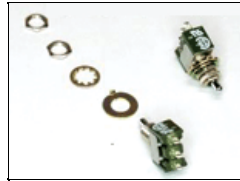

DIV-400-120
Diva-Lite 400, 120VAC

Spare Parts

1290005
No longer available
SW-Rocker-Inline-DPST-
10A-250V-Lit

1290013
Toggle Switch Miniature-
SPDT-5A

1380004
Lampholder-Compact-
2G11 "DIVA"

2010020
Bolt Hex-Head Steel 1/4-
20 X2.75" BZ

2240013
Knob T 3/8-16 X 1-1/4"
ST ZI "Kino"

2240017
Knob Lever 1/4-20 X
2.56 /53 Series

2240023
Knob Rnd Collet 6mm X
14.5mm Blk

2240024
Knob Nut Cover 14.5mm
Blk

2240025
Knob Cap 14.5mm Yel w/
Wht Line

2240029
Knob T 1/4-20 #10
Kino Mount (wing)

GFR-D4
Diva-Lite 401 Gel Frame

LVR-D490-P
Diva-Lite 401 Louver/HP
90° (Replaces LVR-D4-S)

MTP-LB
Kino 41 Lollipop w/ Baby
Receiver (16mm)

MTP-LBC
Kino 41 Lollipop w/ Baby
Receiver Curve (16mm)

PRT-FHD4
Diva-Lite 401 Fixture
Silver Conduit (4PK)