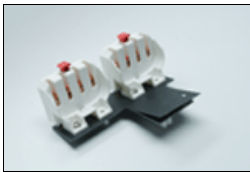

6800161
Diva-Lite 201 Lamp Holder
PCB Assy