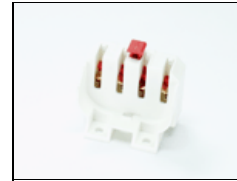

DIV-201-230
Diva-Lite 201, 230VAC

Spare Parts

1230033
Power Cord-Inline Switch
16ft, 230VAC

1300019
FU-5X20-CER-Sloblow-
3.15A/250V for 1320014

1320014
Fuseholder Panel Mount
5X20 Lopro Snapin

1380004
Lampholder-Compact-
2G11 "DIVA"

2010020
Bolt Hex-Head Steel
1/4-20 X2.75" BZ

2240013
Knob T 3/8-16 X 1-1/4"
ST ZI "Kino"

2240017
Knob Lever 1/4-20 X
2.56 /53 Series

2240023
Knob Rnd Collet 6mm X
14.5mm Blk

2240024
Knob Nut Cover 14.5mm
Blk

2240025
Knob Cap 14.5mm Yel w/
Wht Line

2240029
Knob T 1/4-20 #10
Kino Mount (wing)

5260063
No longer available
Kino Mount #10
Loose Jaw

6610034
Compact QT
2X58W/230vac-Dim

6650017
Diva 201 Plastic Fixture
Assembly w/ Holes