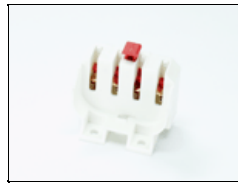

DIV-200-230
Diva-Lite 200, 230VAC

Spare Parts

1290005
No longer available
SW-Rocker-Inline-DPST-10A-250V-Lit

1380004
Lampholder-Compact-2G11 "DIVA"

2010020
Bolt Hex-Head Steel 1/4-20 X2.75" BZ

2240013
Knob T 3/8-16 X 1-1/4" ST ZI "Kino"

2240017
Knob Lever 1/4-20 X 2.56 /53 Series

1 of 3

2240023
Knob Rnd Collet 6mm X 14.5mm Blk

2 of 3

2240024
Knob Nut Cover 14.5mm Blk

3 of 3

2240025
Knob Cap 14.5mm Yel w/ Wht Line

2240029
Knob T 1/4-20 #10 Kino Mount (wing)