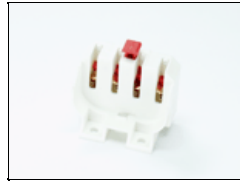

DIV-200-120
Diva-Lite 200, 120VAC

Spare Parts

1290005
No longer available
SW-Rocker-Inline-DPST-10A-250V-Lit

1380004
Lampholder-Compact-2G11 "DIVA"

2010020
Bolt Hex-Head Steel 1/4-20 X2.75" BZ

2240013
Knob T 3/8-16 X 1-1/4" ST ZI "Kino"

2240017
Knob Lever 1/4-20 X 2.56 /53 Series

2240023
Knob Rnd Collet 6mm X 14.5mm Blk

2240024
Knob Nut Cover 14.5mm Blk

2240025
Knob Cap 14.5mm Yel w/ Wht Line

2240029
Knob T 1/4-20 #10 Kino Mount (wing)

5260063
No longer available
Kino Mount #10 Loose Jaw