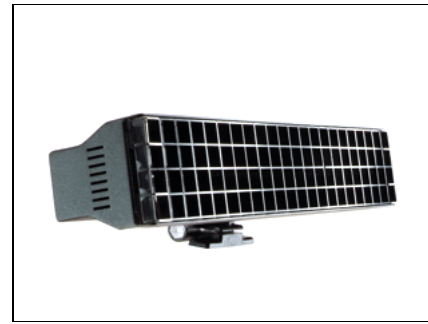

2840 N. Hollywood Way
 Burbank, CA U.S.A. 91505-1023
 Tel: +1 (818) 767-6528
 Fax : +1 (818) 767-7517
 www.kinoflo.com

DES-121-230
 Desk-Lite 121, 230vac

Spare Parts

1290055
 Switch Rocker Mini DPST
 12A 250V

1300001
 Fuse-5X20-Ceramic
 Sloblow-2A/250V

1320015
 Fuseholder Screw Mount
 5X20-0.187 Slot

1380011
 Lampholder-T5-Bipin-
 Twist-Spring

2270024
 Hinge Adj Blk

6800191
 DS1 Desk-Lite
 Ballast Board, 230vac