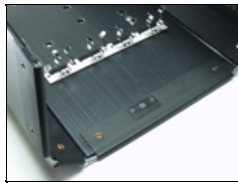

**CFX-F4**  
Foto-Flo 400 Complete Fixture

## Spare Parts

**5260059**  
Mating Plate 4Bank  
Fixture F/53 (Accepts  
Twist on Mount only)

**FIX-F4**  
*No longer available*  
Foto-Flo 400 Plastic  
Fixture Only

**EXP-FXRS**  
Fixtue Wire  
Repair Kit Silver