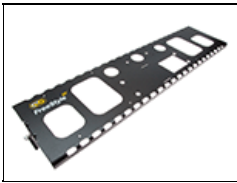

CFX-F31T
FreeStyle/GT 31 LED Complete Fixture

Spare Parts

1400008
LED Platen KLED 30 w/
Soldermask

2110012
Velcro Strap 1.5" x 16"
Blk

2150025
PinSnap Button FreeStyle

5160018
FreeStyle 21/31
Mating Plate

5160049
FreeStyle PAN 31 Mating
Plate

5160091
FreeStyle 31 GT

5160092
FreeStyle 31 Platen
Heatsink

5160114
FreeStyle Frame Corner
Left

5160115
FreeStyle Frame Corner
Right

5340004
Diffuser KLED 31

6260034
FreeStyle 31 LED
Harness

LVR-SL390-P
FreeStyle 31 Louver/HP,
90°