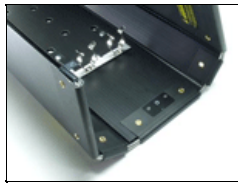

CFX-9602
8ft Mega Double Complete Fixture

Spare Parts

5100015
No longer available
Mega Double/Single
Fixture mating Slide-on
Plate

FIX-9602
No longer available
8ft Mega Double Fixture
Only

EXP-FXRS
Fixture Wire Repair
Kit/Silver

PRT-FHM2
Mega Double Fixture
Silver Conduit (4pk)

PRT-FIX2S
Double Fix Wire Channel
Repair/Silver

HAR-9602
8ft Mega Double Locking
Harness

PRT-HLC
Kino Locking
Lamp Connector, 600V

PRT-HC
Harness Clamp (UL),
1PK