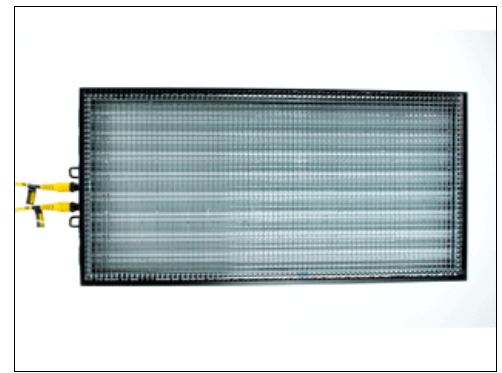

## Spare Parts

**CFX-4808**  
Flathead 80 Complete Fixture

**1270032**  
Ct-Cpc-Recept-R/S-16Pin

**1270051**  
Ct-Cpc-Flange-16Pin

**1380002**  
Lampholder T12 Bi-pin  
Twist. Used in Rev A thru  
G. (Replace w/ same.)

**1380016**  
Lampholder T12 Bi-pin  
Twist no Spring. Used in  
Rev H thru I.  
(Replace w/ same)

**1380017**  
Lampholder T12 Bi-pin  
Twist w/ Spring. Used in  
Rev H thru I.  
(Replace w/ same)

**1380023**  
Lampholder T12 Bi-Pin  
screw-in. Used in Rev J  
or higher.  
(Replace w/ same.)

**1380024**  
Lampholder T12 Bi-Pin  
screw-in w/ spring. Used  
in Rev J or higher.  
(Replace w/ same.)

**MTP-IB**  
*No longer available*  
Image/Flathead  
Cardholder used in Rev A  
thru I.  
(Replace w/ same.)

**MTP-IB1**  
Image/Flathead  
Cardholder #1 used in  
Rev J or higher.  
(Replace w/ same.)

**MTP-IB2**  
Image/Flathead  
Cardholder #2 used in  
Rev J or higher.  
(Replace w/ same.)