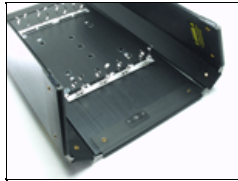

CFX-4804
4ft 4Bank Complete Fixture

Spare Parts

5260059
Mating Plate 4Bank
Fixture F/53 (Accepts
Twist on Mount only)

FIX-4804
No longer available
4ft 4Bank Fixture Only

EXP-FXRS
Fixture Wire
Repair Kit Silver

PRT-FH4
4Bank Fixture
Silver Conduit (4PK)

PRT-FIX-4S
4Bank Fixture Wire
Channel Repair Kit/Silver

HAR-4804
4ft 4Bank
Locking Harness

PRT-HLC
Kino Locking
Lamp Connector, 600V

PRT-HC
Harness Clamp (UL),
1PK

PRT-XM4
4Bank Male Connector
Harness Assembly

LVR-4804B
4ft 4Bank Louver/Black

PRT-LVB
Black Louver Clip
W/Strap, 4PK

REF-4804
4ft 4Bank Reflector