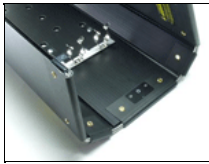

2840 N. Hollywood Way
 Burbank, CA U.S.A. 91505-1023
 Tel: +1 (818) 767-6528
 Fax : +1 (818) 767-7517
 www.kinoflo.com

CFX-4802
 4ft Double Complete Fixture

Spare Parts

5260057
 Mating Plate Double
 Fixture F/53 (Accepts
 Twist on Mount only)