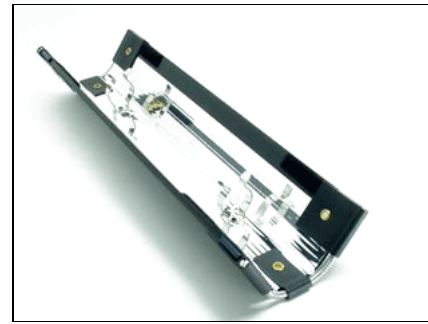

2840 N. Hollywood Way
Burbank, CA U.S.A. 91505-1023
Tel: +1 (818) 767-6528
Fax : +1 (818) 767-7517
www.kinoflo.com

CFX-15V
15" 12V Single Complete Fixture

Spare Parts

FIX-15V
15" Single Fixture/12V
Only

2880013
Flex-Metal Hose 5/32" X
6-5/8" SS

EXP-FXRS
Fixture Wire Repair
Kit/Silver

HAR-1501
15" Single Locking
Harness

PRT-HLC
Kino Locking
Lamp Connector, 600V

PRT-HC
Harness Clamp (UL),
1PK

PRT-XM1
Single Male Connector
Assembly

LVR-15VB
15" Single Louver/12V
Black