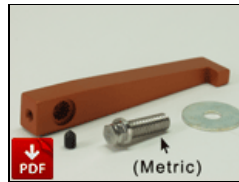

MTP-V63JR
Celeb 850 Jr. Stand
Adapter

PRT-CE100
Celeb Series Access
"Slider" (4pk)

PRT-SC300
Screws for Ballast Lid
(100PK)

PRT-VB-135
Celeb 850 Center Mount
Screw Set (Metric)

PRT-VB-175
Celeb 850 Locking Lever
(Metric)