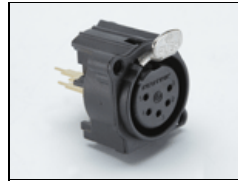

CEL-401P-120U
Celeb 401 DMX Pole-Op, Univ 120U

Spare Parts

1160090
Ind Antenna Hinged
2.3DB 2.4GHz

1270305
CT-Xlr-Panel-Male-5-Pin

1270325
CT-Xlr-Panel-Female-5-Pin

1270375
CT-IEC Snap-In Inlet

1300022
Fuse 5x20 Cer Slowblow
6.3A/250V for 1320015

1320015
Fuseholder Screw Mount
5X20-0.187 Slot

2240023
Knob Rnd Collet 6mm X
14.5mm Blk

2240024
Knob Nut Cover 14.5mm
Blk

2240025
Knob Cap 14.5mm Yel w/
Wht Line

2250003
Handle D 3x1-3/4" 10-32
Int Blk

2250004
Handle D 4" 10-32 Int
Blk

4010024
Celeb DMX Control Board
4-Jack

4010027
Celeb 401C Diffuser
Panel

4010045
Celeb DC/DC 200W
Converter Module

4010047
Celeb 401 -Dimmer
Module

4010051
Celeb LED Panel Version
4.2

5220025
Celeb Yoke Bracket

5550036
Celeb Pole Yoke Bracket

6400035
Celeb 201/401 DMX
Membrane Assembly

6800224
Celeb Relay Control
Board.

6800226

Dmx Jacks Connector
Back

6800230

DMX CRMX Wireless
Module

7010046