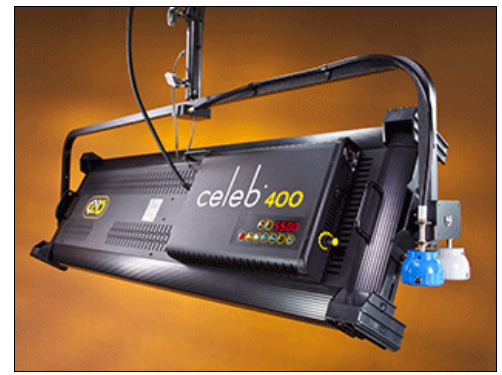

KINO FLO
Lighting Systems

2840 N. Hollywood Way
Burbank, CA U.S.A. 91505-1023
Tel: +1 (818) 767-6528
Fax : +1 (818) 767-7517
www.kinoflo.com

CEL-400P-230U
Celeb 400 DMX Pole-Op, Univ 230U

Spare Parts

1270305
CT-Xlr-Panel-Male-5-Pin

1270325
CT-Xlr-Panel-Female-5-Pin

1270375
CT-IEC Snap-In Inlet

1300022
Fuse 5x20 Cer Slowblow
6.3A/250V for 1320015

1320015
Fuseholder Screw Mount
5X20-0.187 Slot

1 of 3

2240023
Knob Rnd Collet 6mm X
14.5mm Blk