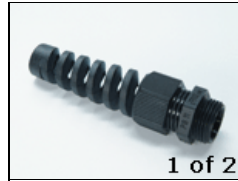

**BAR-200G**  
BarFly 200 Fixture

## Spare Parts

**1380022**  
Lampholder G10Q

**2020110**  
*No longer available*  
Screw 8-32 3/8" Thumb

**2160057**  
*No longer available*  
Strain Relief

**2160058**  
*No longer available*  
Locknut for Strain Relief