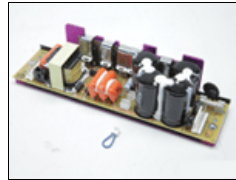

BAL-455-M100/JP
Mega 4Bank DMX (JP) Ballast, 100vac

Spare Parts

1270035
CT-CPC-Panel-R/S-19Pin

1270305
CT-Xlr-Panel-Male-5-Pin

1270325
CT-Xlr-Panel-Female-5-Pin

1290013
SW-Toggle-Miniature-SPDT-5A

1290023
SW-Wheel-3-Section-w/Lens

1290055
Switch Rocker Mini DPST
12A 250V

1300018
FU-CER-Slowlow-
0A/250V for 1320017

1320017
FUHLDR-Pnl/Mnt-1/4X1-
1/4-Lopro Slot

5100067
No longer available
Mega 455 DMX Ballast
Lid 120/230V

6800068
No longer available
as of 10/01/2017
HO-STD Control Relay
(BAL-450)

6800095
DMX Motherboard-Model
95

6800226
DMX Jacks
Conn Back

6800196
No longer available
MG4R Japan Ballast
Board

PRT-BXM4
Mega 4Bank & DMX
Ballast Connector Assy

PRT-CR4M
Mega 4Bank Lock Ring
(4PK)

PRT-FET2
Ballast Feet (24pk)