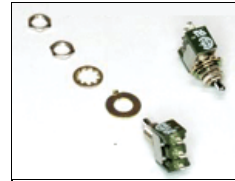

BAL-455-M100/JP
Mega 4Bank DMX (JP) Ballast, 100vac

Spare Parts

1270035
CT-CPC-Panel-R/S-19Pin

1270305
CT-Xlr-Panel-Male-5-Pin

1270325
CT-Xlr-Panel-Female-5-Pin

1290013
SW-Toggle-Miniature-SPDT-5A

1290023
SW-Wheel-3-Section-w/Lens

1290055
Switch Rocker Mini DPST
12A 250V

1300018
FU-CER-Slowlow-
0A/250V for 1320017

1320017
FUHLDR-Pnl/Mnt-1/4X1-
1/4-Lopro Slot

5100067
No longer available
Mega 455 DMX Ballast
Lid 120/230V

6800068
No longer available
as of 10/01/2017
HO-STD Control Relay
(BAL-450)

6800095
DMX Motherboard-Model
95

6800226
DMX Jacks
Conn Back

6800196
No longer available
MG4R Japan Ballast
Board

PRT-BXM4
Mega 4Bank & DMX
Ballast Connector Assy

PRT-CR4M
Mega 4Bank Lock Ring
(4PK)

PRT-FET2
Ballast Feet (24pk)