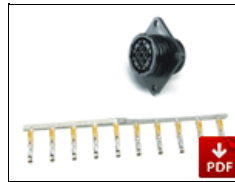

BAL-215-M100/JP
Mega Double Japan Ballast, 100vac

Spare Parts

1270030
CT-CPC-Panel-R/S-9Pin-
Mega

1290055
Switch Rocker Mini DPST
12A 250V

1300022
FU-5X20-CER-SloBlow-
6.3A/250V for 1320015

1320015
Fuseholder Screw Mount
5X20-0.187 Slot

5100063
No longer available
Mega 215M Double 120V
Lid

6110033
Select SW Assy Mega
Double 210

6800229
MG6R Ballast Board

PRT-BXM2
Mega Double Ballast
Connector Assy

PRT-FET2
Ballast Feet (24pk)

PRT-SC100
Screws F/Ballast Lid
(100pk)