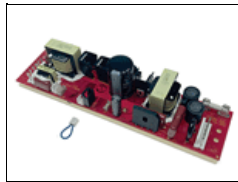

BAL-215-M100/JP
Mega Double Japan Ballast, 100vac

Spare Parts

1270030
CT-CPC-Panel-R/S-9Pin-
Mega

1290055
Switch Rocker Mini DPST
12A 250V

1300022
FU-5X20-CER-SloBlow-
6.3A/250V for 1320015

1320015
Fuseholder Screw Mount
5X20-0.187 Slot

5100063
No longer available
Mega 215M Double 120V
Lid

6110033
Select SW Assy Mega
Double 210

6800229
MG6R Ballast Board

PRT-BXM2
Mega Double Ballast
Connector Assy

PRT-FET2
Ballast Feet (24pk)

PRT-SC100
Screws F/Ballast Lid
(100pk)