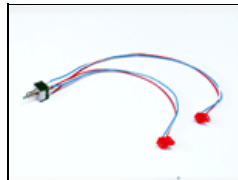

BAL-215-100/JP
Select Double Japan Ballast, 100vac

Spare Parts

1270026
CT-CPC-Plug R/S-9Pin

1270050
CT-CPC-Flange-9Pin

1290055
Switch Rocker Mini DPST
12A 250V

1300020
FU-5X20-Cer-Sloblow-
4A/250V for 1320015

1320015
Fuseholder Screw Mount
5X20-0.187 Slot

5000051
No longer available
Select 215 Double
120V/230V Lid

6110032
Select SW Assy
Double 210/215

6110052
Double 120V/ 230V
Ballast Lamp Wiring Assy

6800177
VG5R Ballast Board
(Replaces 6800194)

PRT-BX2
Double Ballast
Connector Assy

PRT-CR2
Double /Mega
Single Lock Ring (4pk)

PRT-FET2
Ballast Feet (24pk)

PRT-SC100
Screws F/Ballast Lid
(100pk)