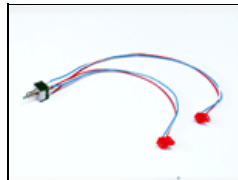

**BAL-210-S100/JP**  
Select/VE Double Japan Ballast, 100vac

## Spare Parts

**1270026**  
CT-CPC-Plug R/S-9Pin

**1270050**  
CT-CPC-Flange-9Pin

**1290047**  
Switch-Rocker-DPST 16A-  
Lit-Red-125V

**1300020**  
FU-5X20-Cer-Sloblow-  
4A/250V for 1320015

**1320015**  
Fuseholder Screw Mount  
5X20-0.187 Slot

**5000033**  
**No longer available**  
Select 210 Double120V  
Lid

**6110032**  
Select SW Assy  
Double 210/215

**6110052**  
Double 120V/ 230V  
Ballast Lamp Wiring Assy

**6800177**  
VG5R Ballast Board  
(Replaces 6800194)

**PRT-BX2**  
Double Ballast  
Connector Assy

**PRT-CR2**  
Double /Mega  
Single Lock Ring (4pk)

**PRT-FET**  
Ballast Feet (24pk)

**PRT-SC100**  
Screws F/Ballast Lid  
(100pk)