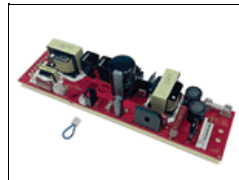

BAL-210-M100/JP
Mega Double Japan Ballast, 100vac

Spare Parts

1270030
CT-CPC-Panel-R/S-9Pin-Mega

1290047
SW-Rocker-DPST-16A-Lit-Red-125V

1300022
FU-5X20-CER-SloBlow-6.3A/250V for 1320015

1320015
Fuseholder Screw Mount 5X20-0.187 Slot

5100034
No longer available
Mega 210M Double 120V Lid

6110033
Select SW Assy Mega Double 210

6800229
MG6R Ballast Board

PRT-BXM2
Mega Double Ballast Connector Assy

PRT-FET
Ballast Feet (24pk)

PRT-SC100
Screws F/Ballast Lid (100pk)