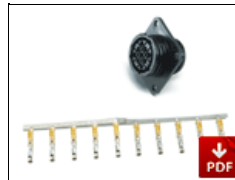

BAL-210-M100/JP
Mega Double Japan Ballast, 100vac

Spare Parts

1270030
CT-CPC-Panel-R/S-9Pin-Mega

1290047
SW-Rocker-DPST-16A-Lit-Red-125V

1300022
FU-5X20-CER-SloBlow-6.3A/250V for 1320015

1320015
Fuseholder Screw Mount 5X20-0.187 Slot

5100034
No longer available
Mega 210M Double 120V Lid

6110033
Select SW Assy Mega Double 210

6800229
MG6R Ballast Board

PRT-BXM2
Mega Double Ballast Connector Assy

PRT-FET
Ballast Feet (24pk)

PRT-SC100
Screws F/Ballast Lid (100pk)