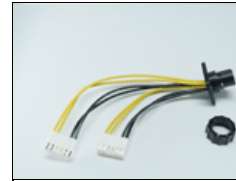

BAL-200-S120
Select Double Ballast, 120vac

Spare Parts

1270026
CT-CPC-Plug R/S-9Pin

1270050
CT-CPC-Flange-9Pin

6110032
Select SW Assy
Double 210/215

6110052
Double 120V/ 230V Ballast
Lamp Wiring Assy

6800177
VG5R Ballast Board

PRT-BX2
Double Ballast
Connector Assy

PRT-CR2
Double /Mega
Single Lock Ring (4pk)

PRT-FET
Ballast Feet (24pk)

PRT-RP-EN
No longer available
as of 10/01/2017
Plastic Rivet For Ballast Lid
(100pk)

PRT-SW3L
3-Position Lit Switch-
Double & 4Bank