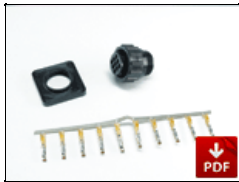

BAL-200-S120
Select Double Ballast, 120vac

Spare Parts

1270026
CT-CPC-Plug R/S-9Pin

1270050
CT-CPC-Flange-9Pin

6110032
Select SW Assy
Double 210/215

6110052
Double 120V/ 230V Ballast
Lamp Wiring Assy

6800177
VG5R Ballast Board

PRT-BX2
Double Ballast
Connector Assy

PRT-CR2
Double /Mega
Single Lock Ring (4pk)

PRT-FET
Ballast Feet (24pk)

PRT-RP-EN
No longer available
as of 10/01/2017
Plastic Rivet For Ballast Lid
(100pk)

PRT-SW3L
3-Position Lit Switch-
Double & 4Bank