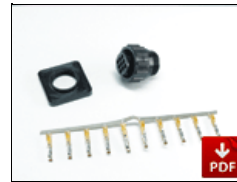

## Spare Parts

**1170003**  
EMI Filter 5A-250V

**1270026**  
CT-CPC-Plug R/S-9Pin

**1270050**  
CT-CPC-Flange-9Pin

**1300001**  
FU-5X20-CER-SloSlow-  
2A/250V for 1320016

**1320016**  
Fuseholder-Panel Mount  
5X20-LoPro

**6110032**  
Select SW Assy  
Double 210/215

**6110052**  
Double 120V/ 230V  
Ballast Lamp Wiring Assy

**6800177**  
VG5R Ballast Board

**PRT-BX2**  
Double Ballast  
Connector Assy

**PRT-CR2**  
Double /Mega  
Single Lock Ring (4pk)