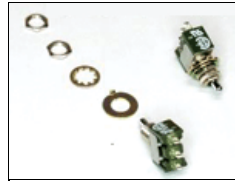

BAL-127-230U
Single Ballast, Univ 230U

Spare Parts

1170005
Filter EMI 4A
120/250VAC w/ Wires

1270019
CT-CPC-Panel-R/S-4Pin

1290013
SW-Toggle-Miniature-
SPDT-5A

1290063
Switch Rocker Oval SPST
10A 250V Red

1300001
Fu-5X20-Cer-Slowblow-
2A/250V for 1320015

1320015
Fuseholder Screw Mount
5X20-0.187 Slot

5000061
No longer available
Single 127 120U/230U
Lid

6060006
27 Systems Power Cord
230V

6800177
VG5R Ballast Board

PRT-BX1
Single Ballast
Connector Assy

PRT-FET3
Ballast Feet, 27 & 57
Series (24pk)

PRT-SC400
Screws F/Ballast Lids,
27 & 57 Series (100pk)