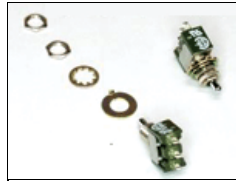

Spare Parts

BAL-127-120U
Single Ballast, Univ 120U

1170005
Filter EMI 4A
120/250VAC w/ Wires

1270019
CT-CPC-Panel-R/S-4Pin

1290013
SW-Toggle-Miniature-
SPDT-5A

1290063
Switch Rocker Oval SPST
10A 250V Red

1300001
Fu-5X20-Cer-Slowblow-
2A/250V for 1320015

1320015
Fuseholder Screw Mount
5X20-0.187 Slot

5000061
No longer available
Single 127 120U/230U
Lid

6060005
27 Systems Power Cord
120V

6800177
VG5R Ballast Board

PRT-BX1
Single Ballast
Connector Assy

PRT-FET3
Ballast Feet, 27 & 57
Series (24pk)

PRT-SC400
Screws F/Ballast Lids,
27 & 57 Series (100pk)