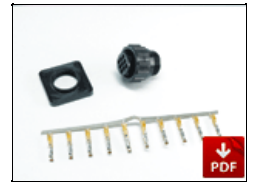

Spare Parts

BAL-127-120U
Single Ballast, Univ 120U

1170005
Filter EMI 4A
120/250VAC w/ Wires

1270019
CT-CPC-Panel-R/S-4Pin

1290013
SW-Toggle-Miniature-
SPDT-5A

1290063
Switch Rocker Oval SPST
10A 250V Red

1300001
Fu-5X20-Cer-Slowblow-
2A/250V for 1320015

1320015
Fuseholder Screw Mount
5X20-0.187 Slot

5000061
No longer available
Single 127 120U/230U
Lid

6060005
27 Systems Power Cord
120V

6800177
VG5R Ballast Board

PRT-BX1
Single Ballast
Connector Assy

PRT-FET3
Ballast Feet, 27 & 57
Series (24pk)

PRT-SC400
Screws F/Ballast Lids,
27 & 57 Series (100pk)