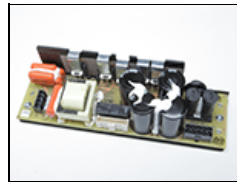

BAL-125-120
Vista Single Ballast, 120vac

Spare Parts

1170003
EMI Filter 5A-250V

1270025
CT-CPC-Panel-R/S-7Pin-
Mega

1290047
Switch-Rocker-DPST
16A-Lit-Red-125V

1300020
FU-5X20-CER-Sloblow-
4A/250V for 1320009

1320009
Fuseholder-Panel Mount
5X20-LoPro

5250051
No longer available
Vista Single 120/230V
Lid

6110055
No longer available
Select SW Assy Vista
Single

6800509
VB2 Ballast Board

PRT-BXV1
Vista Single Ballast
Connector Assy