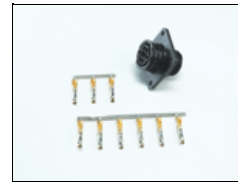

BAL-125-120
Vista Single Ballast, 120vac

Spare Parts

1170003
EMI Filter 5A-250V

1270025
CT-CPC-Panel-R/S-7Pin-
Mega

1290047
Switch-Rocker-DPST
16A-Lit-Red-125V

1300020
FU-5X20-CER-Sloblow-
4A/250V for 1320009

1320009
Fuseholder-Panel Mount
5X20-LoPro

5250051
No longer available
Vista Single 120/230V
Lid

6110055
No longer available
Select SW Assy Vista
Single

6800509
VB2 Ballast Board

PRT-BXV1
Vista Single Ballast
Connector Assy

PRT-FET
Ballast Feet (24pk)

PRT-SC100
Screws F/Ballast Lid
(100pk)