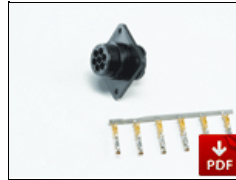

Spare Parts

BAL-105-M120
Mega Single Ballast, 120vac

1270025
CT-CPC-Panel-R/S-7Pin-
Mega

1290047
Switch-Rocker-DPST
16A-Lit-Red-125V

1300020
FU-5X20-CER-Sloblow-
4A/250V for 1320015

1320015
Fuseholder Screw Mount
5X20-0.187 Slot

5100019
No longer available
Mega 105M Single 120V
Lid

6110036
Select SW Assy Mega
Single 100M/105M

6800229
MG6R Ballast Board

PRT-BXM1
Mega Single Ballast
Connector Assy

PRT-FET
Ballast Feet (24pk)

PRT-SC100
Screws F/Ballast Lid
(100pk)