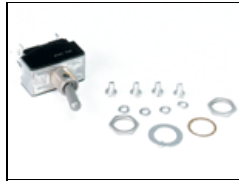

Spare Parts

BAL-100-S230
Select Single Ballast, 230vac

1270019
CT-CPC-Panel-R/S-4Pin

1290018
No longer available
SW-Toggle-DPST-20A

6110059
Select Switch Assembly
Single 100F/115

6110050
Single 120V/ 230V Ballast
Lamp Wiring Assy

6800177
VG5R Ballast Board

PRT-FET
Ballast Feet (24pk)

PRT-BX1
Single Ballast
Connector Assy