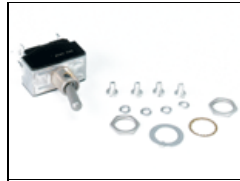

## Spare Parts

**BAL-100-S120**  
Select Single Ballast, 120vac

**1270019**  
CT-CPC-Panel-R/S-4Pin

**1290018**  
*No longer available*  
SW-Toggle-DPST-20A

**6110034**  
Select Switch Assembly  
Single 105

**6110050**  
Single 120V/ 230V Ballast  
Lamp Wiring Assy

**6800177**  
VG5R Ballast Board

**PRT-BX1**  
Single Ballast  
Connector Assy

**PRT-FET**  
Ballast Feet (24pk)