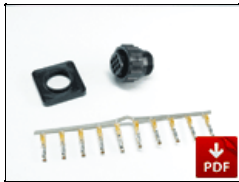

## Spare Parts

**BAL-100-S120**  
Select Single Ballast, 120vac

**1270019**  
CT-CPC-Panel-R/S-4Pin

**1290018**  
*No longer available*  
SW-Toggle-DPST-20A

**6110034**  
Select Switch Assembly  
Single 105

**6110050**  
Single 120V/ 230V Ballast  
Lamp Wiring Assy

**6800177**  
VG5R Ballast Board

**PRT-BX1**  
Single Ballast  
Connector Assy

**PRT-FET**  
Ballast Feet (24pk)