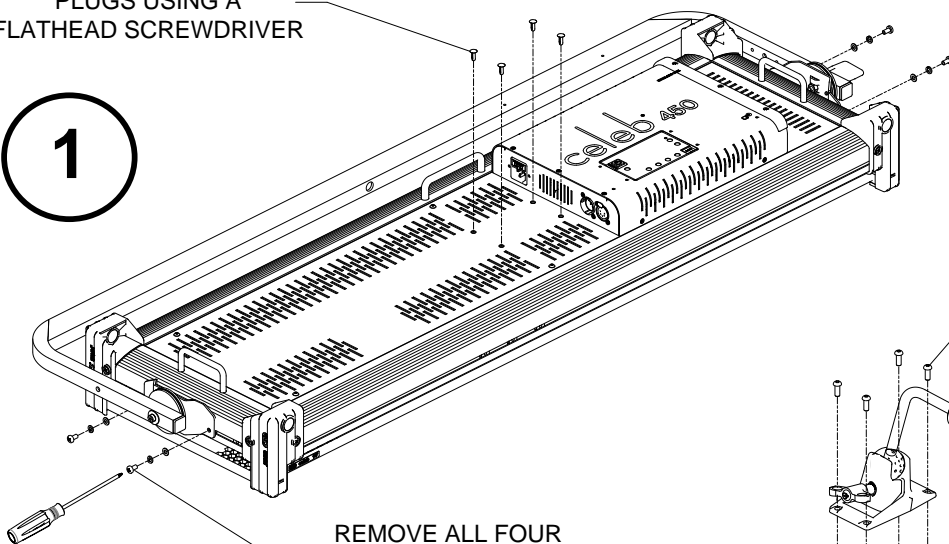

QTY	PART	DESCRIPTION	PART NO.
4		SCREW M6 16MM BUTTON ALLEN BOX	2020178
1		ALLEN WRENCH 5/32" X 4.2"	2320012
		CENTER MOUNT (WING)	AS ASSEMBLED

REMOVE ALL FOUR  
PLUGS USING A  
FLATHEAD SCREWDRIVER

**1**

REMOVE ALL FOUR  
SCREWS USING A  
PHILIPS SCREWDRIVER

**2**

INSTALL CENTER  
MOUNT USING  
PROVIDED SCREWS &  
WRENCH