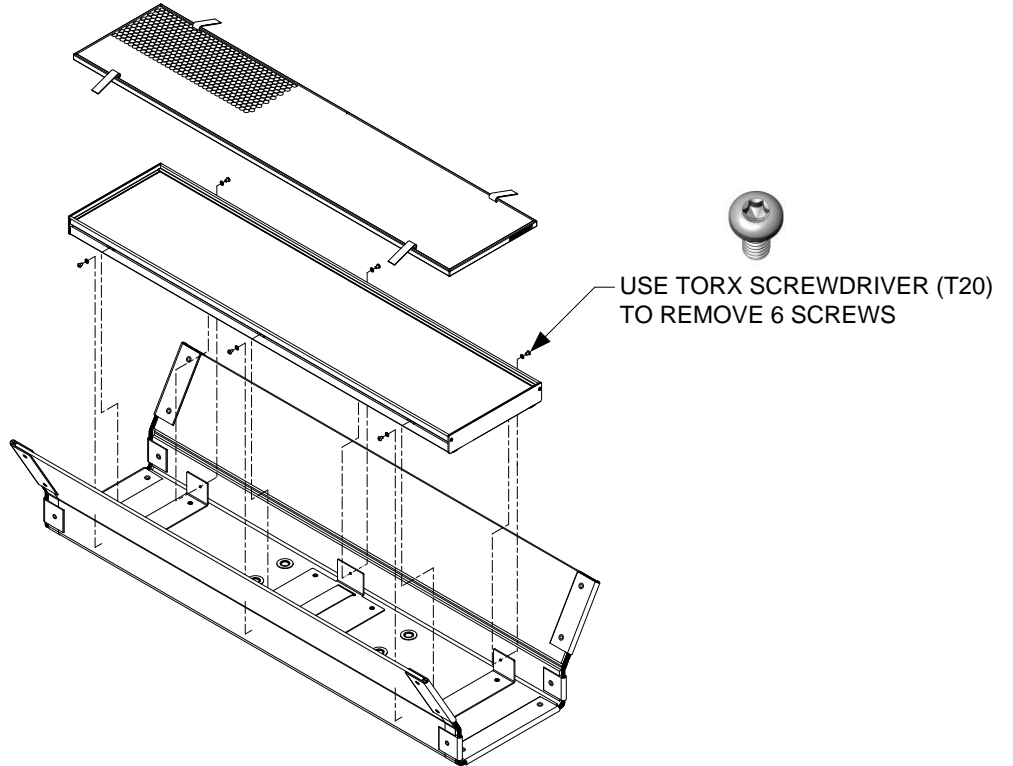

Kino Flo
Lighting Systems

P/N: PRT-FS100
LED Fixture Accessory Sliders (4 PK)

Used On: Select/FreeStyle/Diva-Lite LED Fixtures			
QTY	PART	DESCRIPTION	PART NO.
4		NUT M4 T-SLOT - CELEB	2320040
4		CELEB T-SLOT NUT SHIM	5220035

1 OPTIONAL