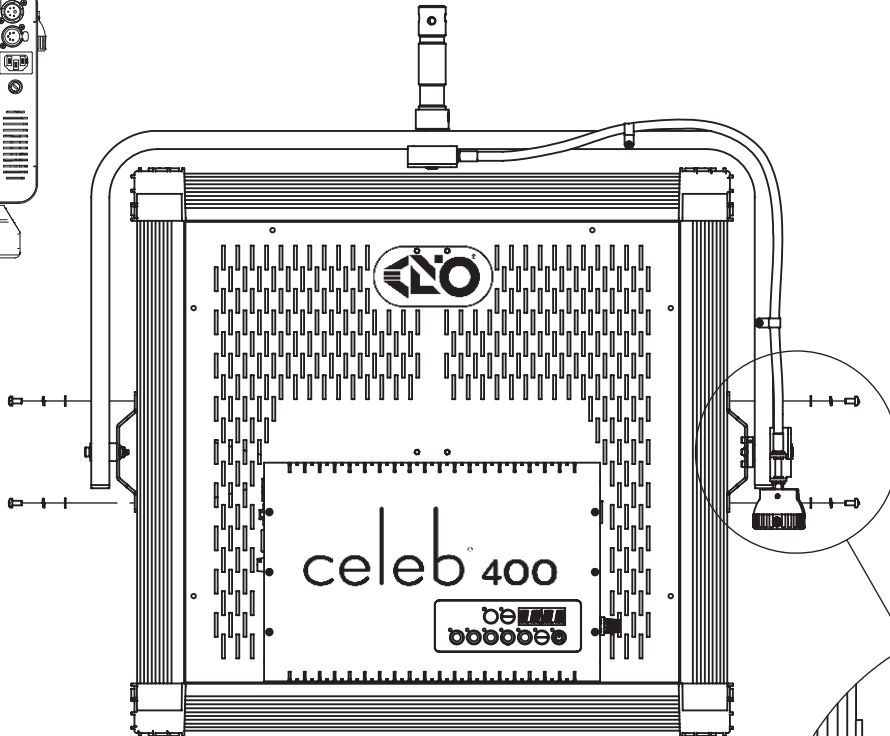

KINO FLO[®]
Lighting Systems

Celeb 400Q
Pole Yoke Assembly
7010049

QTY	PART	DESCRIPTION	PART NO.
1		CELEB 400S	7010049
4		M5 X 10mm SCREW PAN HEAD PHILLIPS	2020127
4		M5 LOCK WASHER	2030066
4		M5 FLAT WASHER	2030067

USE ONLY
10mm SCREWS