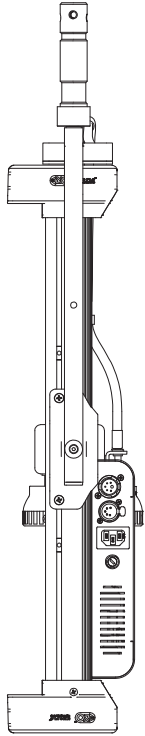

KINO FLO[®]
Lighting Systems

Celeb 400Q
Pole Yoke Assembly
7010049

QTY	PART	DESCRIPTION	PART NO.
1		CELEB 400S	7010049
4		M5 X 10mm SCREW PAN HEAD PHILLIPS	2020127
4		M5 LOCK WASHER	2030066
4		M5 FLAT WASHER	2030067

USE ONLY
10mm SCREWS