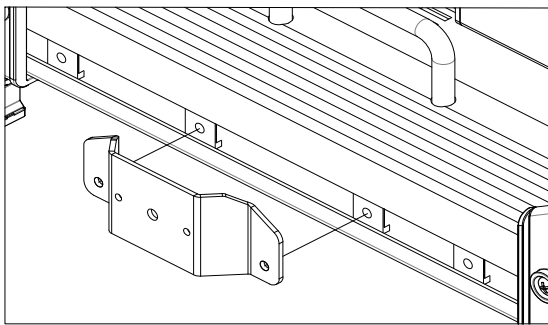

**Kino Flo**  
Lighting Systems

<b>Celeb 200 Pole-Yoke Assembly</b>
<b>P/N: 7010038</b>

QTY	PART	DESCRIPTION	PART NO.
4		SCREW M5 10mm PAN PHIL SS BOX	2020127
4		WASHER LOCK SPLIT M5 ST BLK	2030066
4		WASHER FLAT M5 10MM OD SS BOX	2030067
4		PLUG HOLE M4 NY BK	6120068
1		POLE-YOKE ASSEMBLY	7010038

DETAIL A

**WARNING: USE ONLY THE SCREWS PROVIDED.**  
IT IS NORMAL FOR THE SELF CLINCHING SCREWS TO BE TIGHT FITTING.  
**RECOMMENDED TORQUE SETTING:**  
USA: 18 Lb-In  
METRIC: 2 Nm

DETAIL B