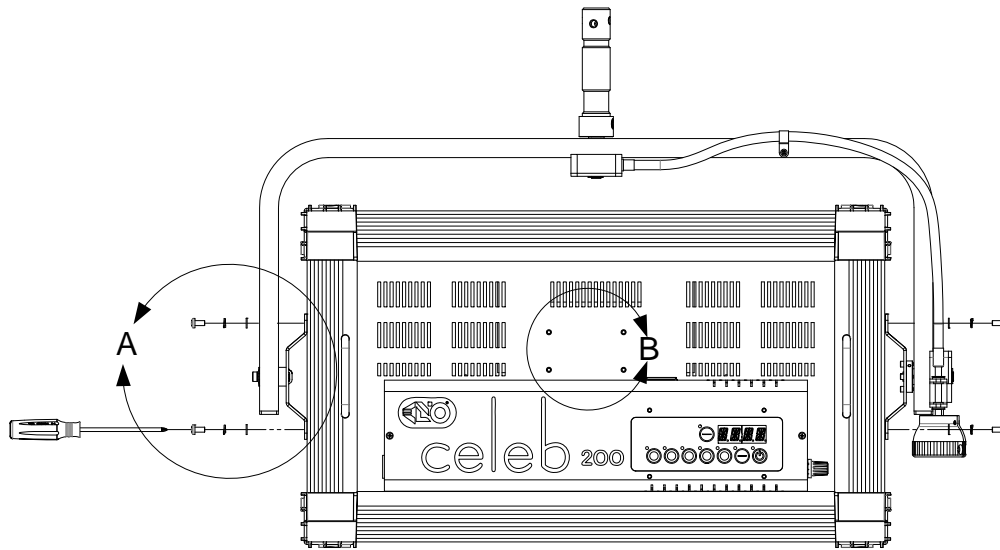

**Kino Flo**  
Lighting Systems

<b>Celeb 200 Pole-Yoke Assembly</b>
<b>P/N: 7010038</b>

QTY	PART	DESCRIPTION	PART NO.
4		SCREW M5 10mm PAN PHIL SS BOX	2020127
4		WASHER LOCK SPLIT M5 ST BLK	2030066
4		WASHER FLAT M5 10MM OD SS BOX	2030067
4		PLUG HOLE M4 NY BK	6120068
1		POLE-YOKE ASSEMBLY	7010038

DETAIL A

**WARNING: USE ONLY THE SCREWS PROVIDED.**  
IT IS NORMAL FOR THE SELF CLINCHING SCREWS TO BE TIGHT FITTING.  
**RECOMMENDED TORQUE SETTING:**  
USA: 18 Lb-In  
METRIC: 2 Nm

DETAIL B