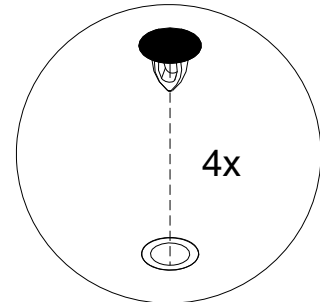

**Kino Flo**  
Lighting Systems

<b>Celeb 200 Pole-Yoke Assembly</b>
<b>P/N: 7010038</b>

QTY	PART	DESCRIPTION	PART NO.
4		SCREW M5 10mm PAN PHIL SS BOX	2020127
4		WASHER LOCK SPLIT M5 ST BLK	2030066
4		WASHER FLAT M5 10MM OD SS BOX	2030067
4		PLUG HOLE M4 NY BK	6120068
1		POLE-YOKE ASSEMBLY	7010038

DETAIL A

**WARNING: USE ONLY THE SCREWS PROVIDED.**  
IT IS NORMAL FOR THE SELF CLINCHING SCREWS TO BE TIGHT FITTING.  
**RECOMMENDED TORQUE SETTING:**  
USA: 18 Lb-In  
METRIC: 2 Nm

DETAIL B