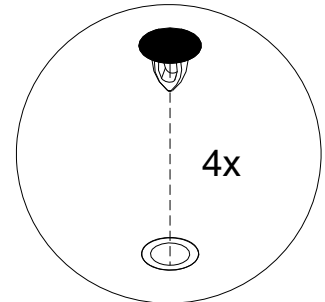

Kino Flo
Lighting Systems

Celeb 200 Yoke Assembly

P/N: 7010032

QTY	PART	DESCRIPTION	PART NO.
4		SCREW M5 10mm PAN PHIL SS BOX	2020127
4		WASHER LOCK SPLIT M5 ST BLK	2030066
4		WASHER FLAT M5 10MM OD SS BOX	2030067
4		PLUG HOLE M4 NY BK	6120068
1		YOKE ASSEMBLY	7010032

DETAIL A

WARNING: USE ONLY THE SCREWS PROVIDED.

IT IS NORMAL FOR THE SELF CLINCHING
SCREWS TO BE TIGHT FITTING.

RECOMMENDED TORQUE SETTING:

USA: 18 Lb-In
METRIC: 2 Nm

DETAIL B