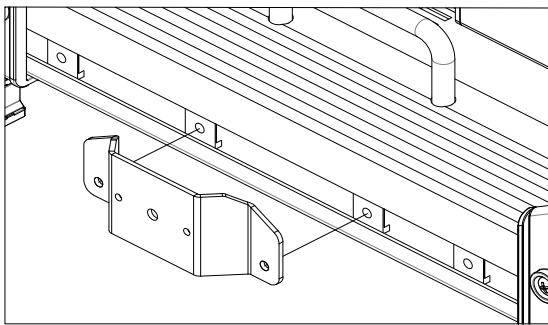

Kino Flo
Lighting Systems

Celeb 200 Yoke Assembly

P/N: 7010032

QTY	PART	DESCRIPTION	PART NO.
4		SCREW M5 10mm PAN PHIL SS BOX	2020127
4		WASHER LOCK SPLIT M5 ST BLK	2030066
4		WASHER FLAT M5 10MM OD SS BOX	2030067
4		PLUG HOLE M4 NY BK	6120068
1		YOKE ASSEMBLY	7010032

DETAIL A

WARNING: USE ONLY THE SCREWS PROVIDED.

IT IS NORMAL FOR THE SELF CLINCHING
SCREWS TO BE TIGHT FITTING.

RECOMMENDED TORQUE SETTING:

USA: 18 Lb-In
METRIC: 2 Nm

DETAIL B