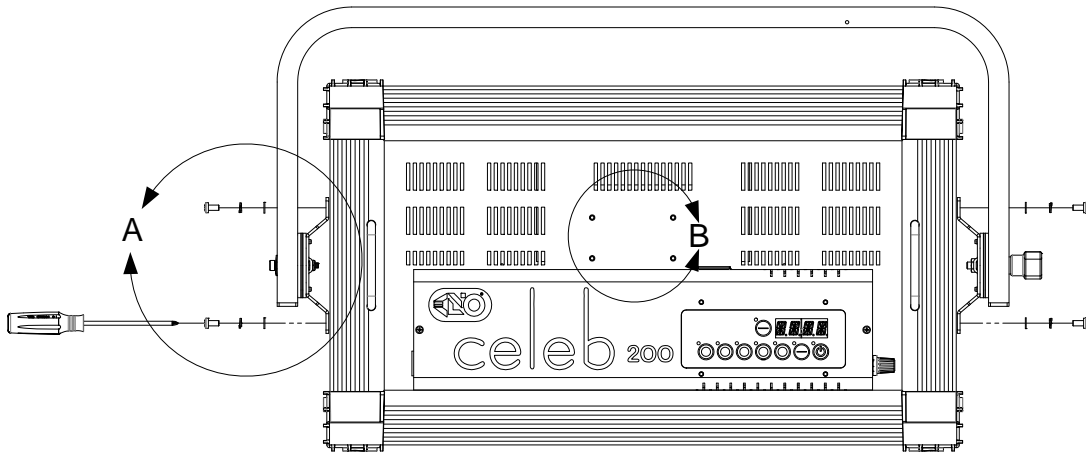

Kino Flo
Lighting Systems

Celeb 200 Yoke Assembly

P/N: 7010032

QTY	PART	DESCRIPTION	PART NO.
4		SCREW M5 10mm PAN PHIL SS BOX	2020127
4		WASHER LOCK SPLIT M5 ST BLK	2030066
4		WASHER FLAT M5 10MM OD SS BOX	2030067
4		PLUG HOLE M4 NY BK	6120068
1		YOKE ASSEMBLY	7010032

DETAIL A

WARNING: USE ONLY THE SCREWS PROVIDED.

IT IS NORMAL FOR THE SELF CLINCHING
SCREWS TO BE TIGHT FITTING.

RECOMMENDED TORQUE SETTING:

USA: 18 Lb-In
METRIC: 2 Nm

DETAIL B