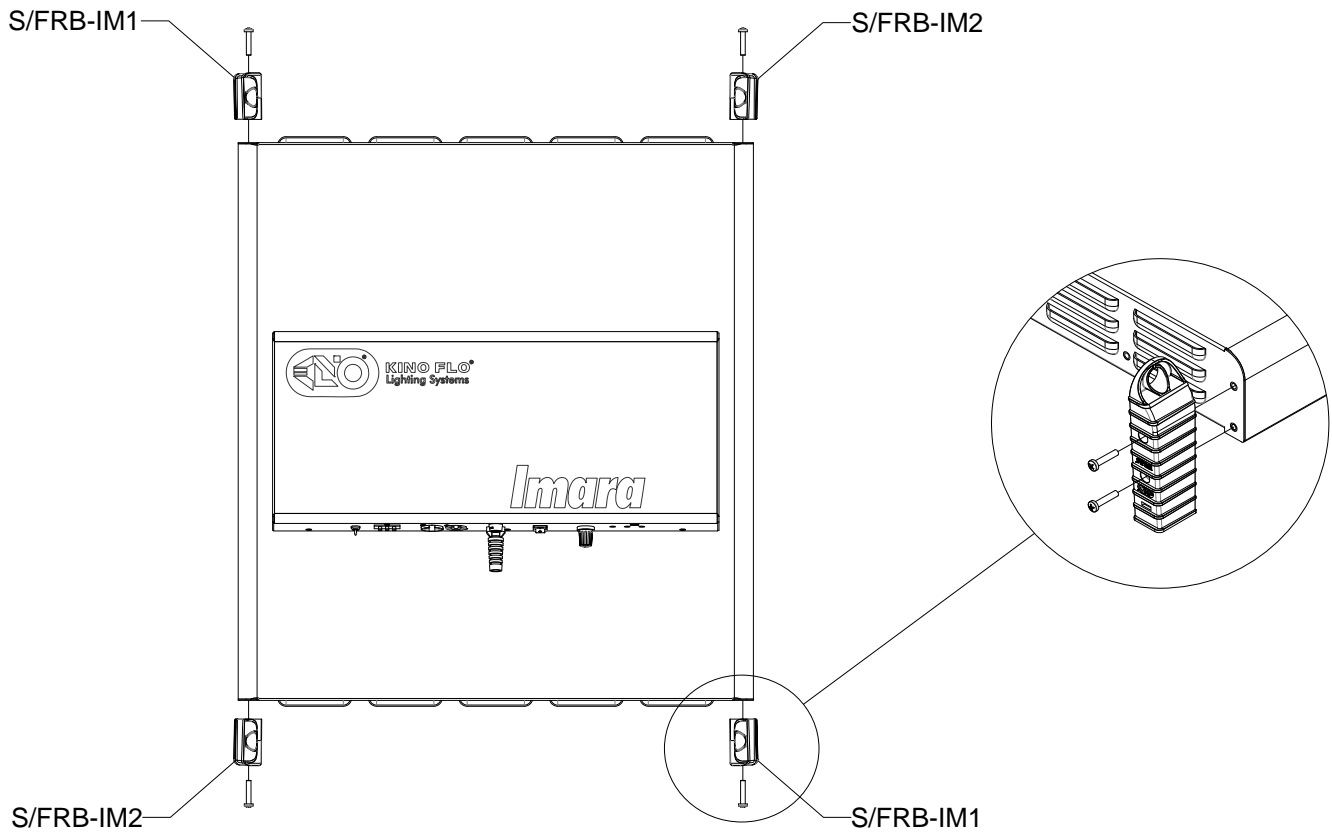

Kino Flo
Lighting Systems

| | |
|-------------------------------------|-----------------------------|
| IMARA FRAME BRACKET ASSEMBLY | |
| P/N: | S/FRB-IM1 ASSEMBLY 1 |
| | S/FRB-IM2 ASSEMBLY 2 |

| QTY | PART | DESCRIPTION | PART NO. |
|-----|---|--|------------------------------|
| 2 |  | SCREW M5 25MM PAN PHIL SS BOX | 2020145 |
| 1 |  | IMARA FRAME BRACKET ASSEMBLY w/ BUTTONS | S/FRB-IM1 or S/FRB-IM2 |