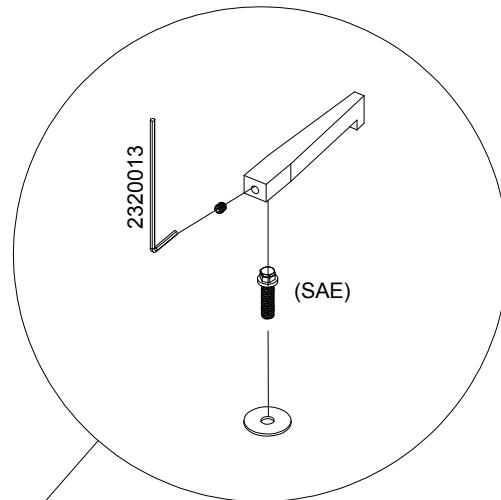

Kino Flo
Lighting Systems

PRT-WAL-175
WALL-O-LITE LOCKING LEVER (SAE)

Warning: Wall-O-Lite
USE SAE ONLY

PRT-WAL-175 WALL-O-LITE (SAE)			
QTY	PART	DESCRIPTION	PART NO.
1		SCREW 1/4-20 X 3/4 HEX CAP SS 'WOL'	2020112
1		WASHER FLAT 1/4" LA	2030014
1		SCREW 8-32 1/4" SET ALLEN CONE BOX	2020113
		VISTA/WOL MOUNT LOCK LEVER/GOLD	5020018
		ALLEN WRENCH 5/64" X 3.3"	2320013