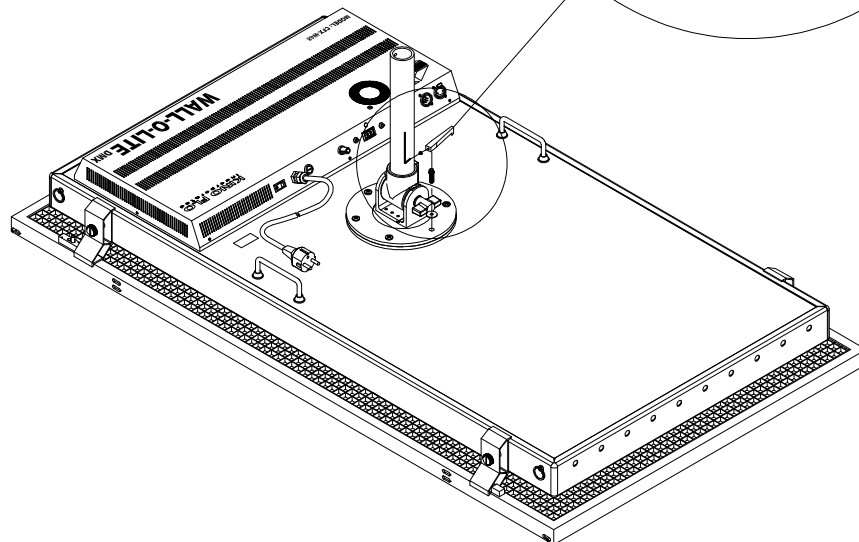

Kino Flo
Lighting Systems

PRT-WAL-175
WALL-O-LITE LOCKING LEVER (SAE)

Warning: Wall-O-Lite
USE SAE ONLY

PRT-WAL-175 WALL-O-LITE (SAE)			
QTY	PART	DESCRIPTION	PART NO.
1		SCREW 1/4-20 X 3/4 HEX CAP SS 'WOL'	2020112
1		WASHER FLAT 1/4" LA	2030014
1		SCREW 8-32 1/4" SET ALLEN CONE BOX	2020113
		VISTA/WOL MOUNT LOCK LEVER/GOLD	5020018
		ALLEN WRENCH 5/64" X 3.3"	2320013