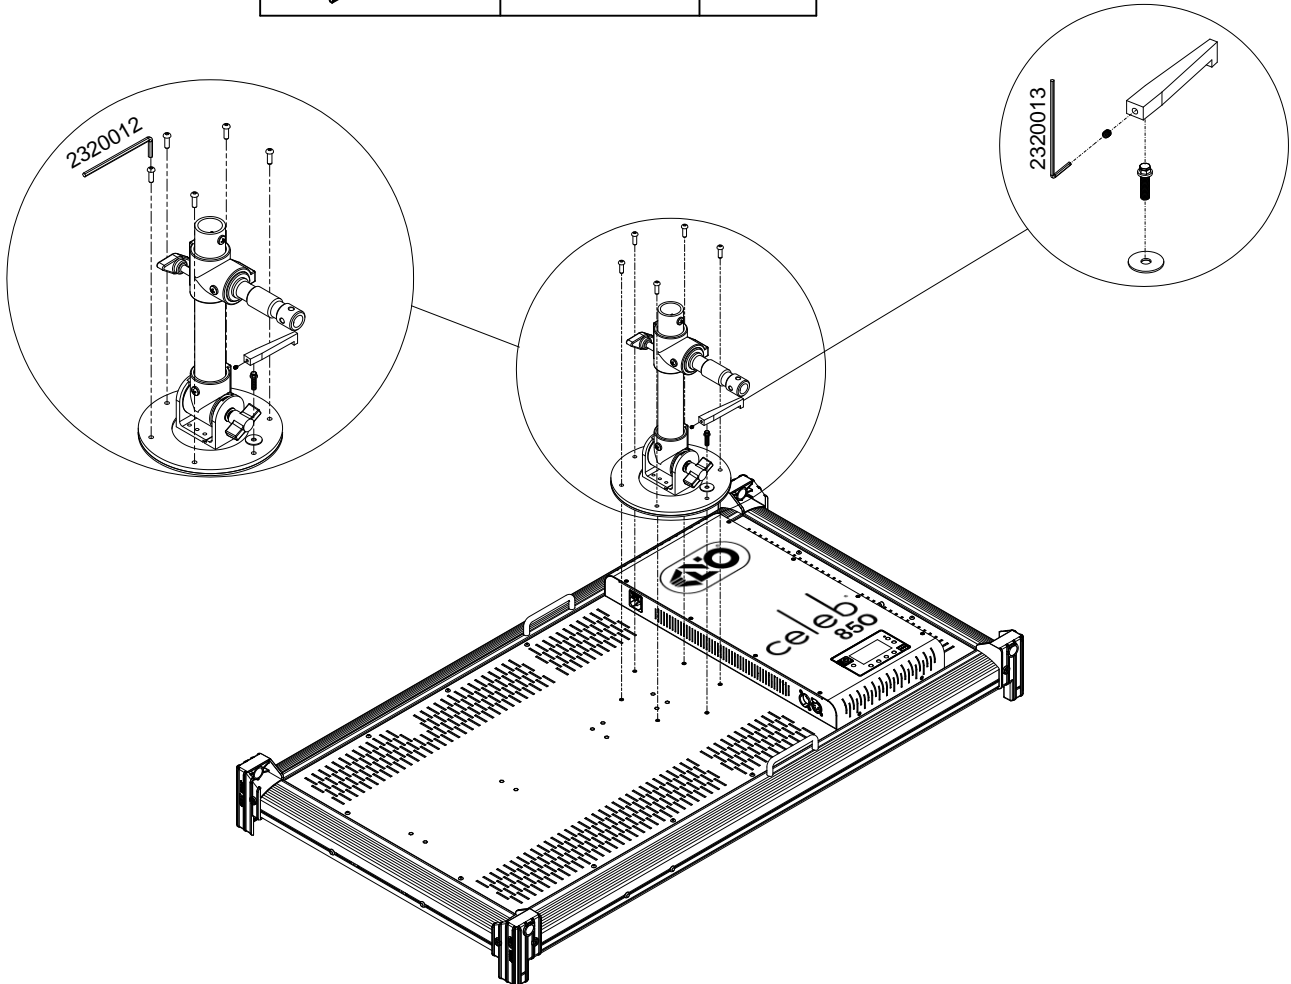

KINO FLO
LIGHTING SYSTEMS

| |
|-----------------------------------|
| PRT-VB-135 |
| Celeb 850 (Metric) |
| VistaBeam 610/310 (Metric) |

Warning: Celeb 850
USE METRIC ONLY

| QTY | PART | DESCRIPTION | PART NO. |
|-----|------|-----------------------------------|----------|
| 5 | | SCREW M6 18MM BUTTON ALLEN BOX | 2020106 |
| 1 | | SCREW M6 20MM HEX CAP SS 'VB' | 2020111 |
| 1 | | WASHER FLAT 1/4" LA | 2030014 |
| | | ALLEN WRENCH 5/32" X 4.2" | 2320012 |
| | | ALLEN WRENCH 5/64" X 3.3" | 2320013 |

KINO FLO
LIGHTING SYSTEMS

| |
|-----------------------------------|
| PRT-VB-135 |
| Celeb 850 (Metric) |
| VistaBeam 610/310 (Metric) |

Warning: VistaBeam 600/610, 300/310
USE METRIC ONLY

| QTY | PART | DESCRIPTION | PART NO. |
|-----|---|-----------------------------------|----------|
| 5 |  | SCREW M6 18MM BUTTON ALLEN BOX | 2020106 |
| 1 |  | SCREW M6 20MM HEX CAP SS 'VB' | 2020111 |
| 1 |  | WASHER FLAT 1/4" LA | 2030014 |
| |  | ALLEN WRENCH 5/32" X 4.2" | 2320012 |
| |  | ALLEN WRENCH 5/64" X 3.3" | 2320013 |