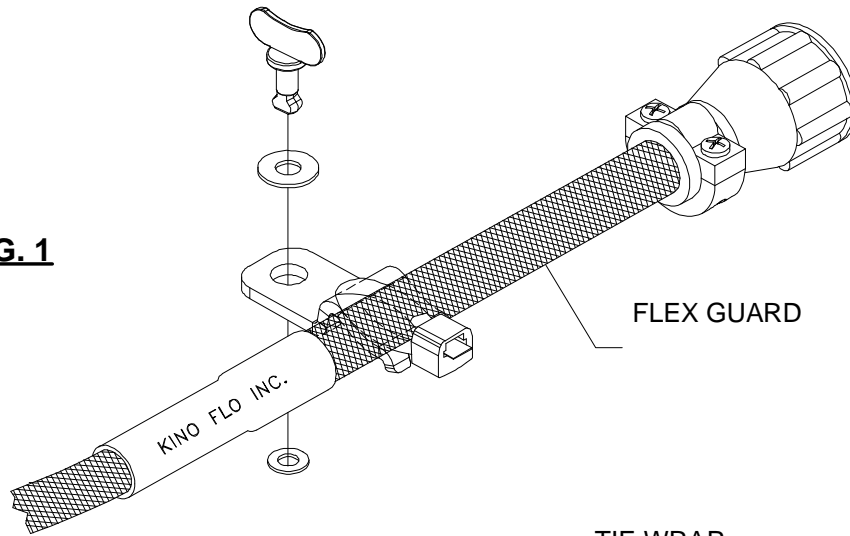

PART					
QTY.	1	1	1	1	1
DESCRIPTION	1/4-TURN PIN	FLAT WASHER	MOUNT BRACKET	RETAINING WASHER	TIE WRAPS
PART NO.	2150012	2030019	2160053	2030008	2100002

**FIG. 1**

**FIG. 2**