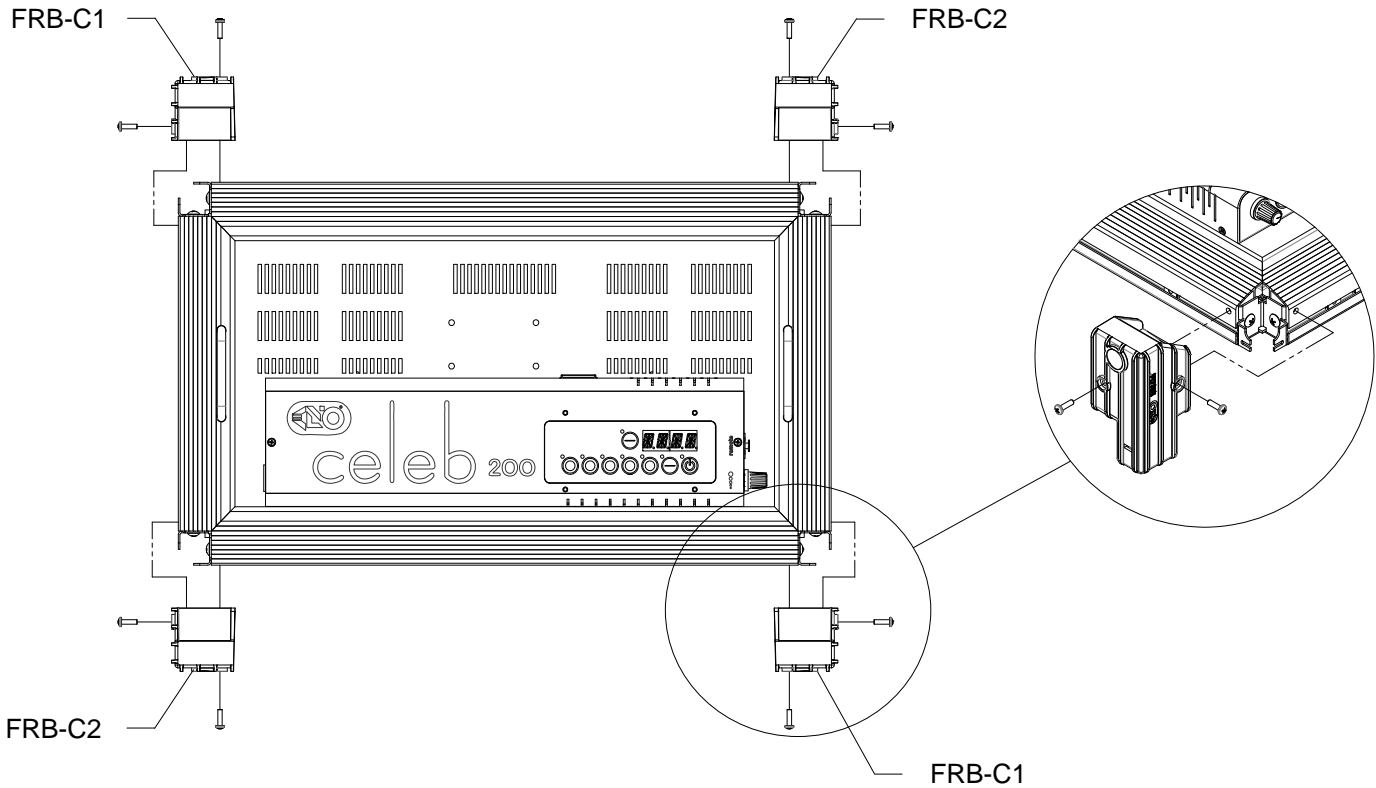

Kino Flo
Lighting Systems

CELEB FRAME BRACKET ASSEMBLY

P/N:

FRB-C1 ASSEMBLY 1

FRB-C2 ASSEMBLY 2

QTY	PART	DESCRIPTION	PART NO.
2		SCREW M4 14MM PAN PHIL SS BOX	2020125
1		CELEB FRAME BRACKET ASSEMBLY w/ BUTTONS	FRB-C1 or FRB-C2