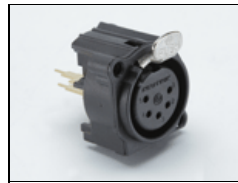

ZIP-215P-120U
ParaZip 215 DMX Pole-Op, Univ 120U

Spare Parts

1060028
Resvar 10K 0.1W Linear

1270305
CT-Xlr-Panel-Male-5-Pin

1270325
CT-Xlr-Panel-Female-5-Pin

1270356
CT-IEC Snap-In Inlet Fuseholder

1290023
SW-Wheel-3-Section-w/Lens

1290063
Switch Rocker Oval SPST 10A 250V Red

1300001
FU-5X20-Cer-Sloblow-2A/250V for 1270356 (2 required)

1380014
Lampholder-Compact-2G11

2240023
Knob Rnd Collet 6mm X 14.5mm Blk

2240024
Knob Nut Cover 14.5mm Blk

2240025
Knob Cap 14.5mm Yel w/Wht Line

5240026
ParaZip Yoke Bracket.

6800220
DMX Motherboard - Model 220

6800225
Pws 5V 4W

6800226
Dmx Jacks Connector Back

6800524
DV4 Ballast Board

7010011
No longer available
ParaZip 200/215 Pole Yoke Assembly

GFR-Z2
No longer available
ParaZip 215 Gel Frame

LVR-Z290-P
ParaZip 215 Louver/HP, 90°

PRT-SC200
Screws for Ballast/ DMX Lid (100PK)

PWC-L12/120

IEC Lock Power Cable,
12ft 120VAC

Lamps:

55C-K32

55W Kino KF32 Compact