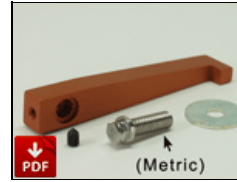

PRT-VB175
VistaBeam Locking Lever
(Metric)