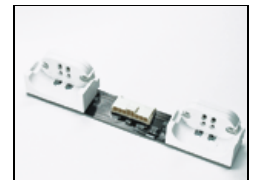

2240010
Knob T 1/4-28 Blk

2240013
Knob T 3/8-16 X 1-1/4
ST ZI "Kino"

2240022
Knob Rnd Collet 1/8" X
14.5mm Blk

2240024
Knob Nut Cover 14.5mm
Blk

2240025
Knob Cap 14.5mm Yel
w/Wht Line

2290023
Lamp Clip Assembly

5250005
VistaBeam Molded
Corner Top Right &
Bottom Left
(from back of fixture)

5250006
VistaBeam Molded
Corner Top Left & Bottom
Right
(from back of fixture)

6110045
VistaBeam 310 Lamp
Selector SW

6800096
Vista 96W Ballast UL