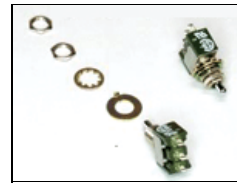

VIS-3C-230
VistaBeam 300 DMX Center Mount, 230vac

Spare Parts

1170003
EMI-5A-250V

1270157
No longer available
CT-Xlr-PCB-Female-5-
Pin-Right-Angle

1270158
No longer available
CT-Xlr-PCB-Male-5-Pin-
Right-Angle

1290013
SW-Toggle-Miniature-
SPDT-5A

1290023
SW-Wheel-3-Section-
w/Lens

1290030
SW-Rocker-DPST-16A-
Lit-Red-250V

1300020
FU-5X20-Cer-SloBlow-
4A/250V for 1320016

1320016
Fuseholder-Panel Mount
5X20-LoPro

1380022
Lampholder G10Q

2240010
Knob T 1/4-28 Blk

2240013
Knob T 3/8-16 X 1-1/4
ST ZI "Kino"

2240022
Knob Rnd Collet 1/8" X
14.5mm Blk

2240024
Knob Nut Cover 14.5mm
Blk

2240025
Knob Cap 14.5mm Yel
w/Wht Line

2290023
Lamp Clip Assembly