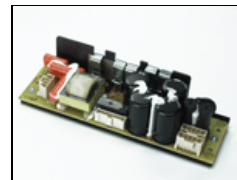

6800096
Vista 96W Ballast UL