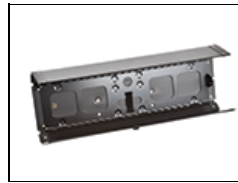

FIX-F31
FreeStyle 31 Fixture
Shell Only