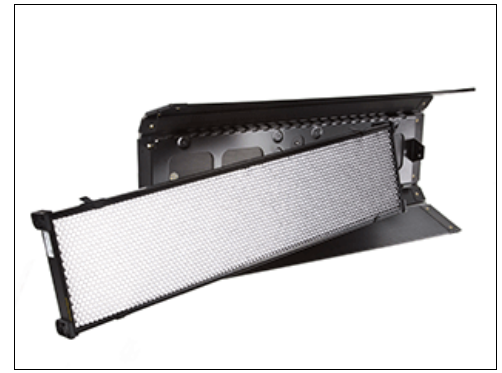

## Spare Parts

**CFX-F31**  
FreeStyle 31 LED Complete Fixture

**1400008**  
LED Platen KLED 30 w/  
Soldermask

**2110012**  
Velcro Strap 1.5" x 16"  
Blk

**2150025**  
PinSnap Button FreeStyle

**5160018**  
FreeStyle 21/31  
Mating Plate

**5340004**  
Diffuser KLED 31

**6260034**  
FreeStyle 31 LED  
Harness

**EXP-FXRS**  
Fixture Wire  
Repair Kit Silver

**FIX-F31**  
FreeStyle 31 Fixture  
Shell Only

**LVR-SL390-P**  
FreeStyle 31 Louver/HP,  
90°