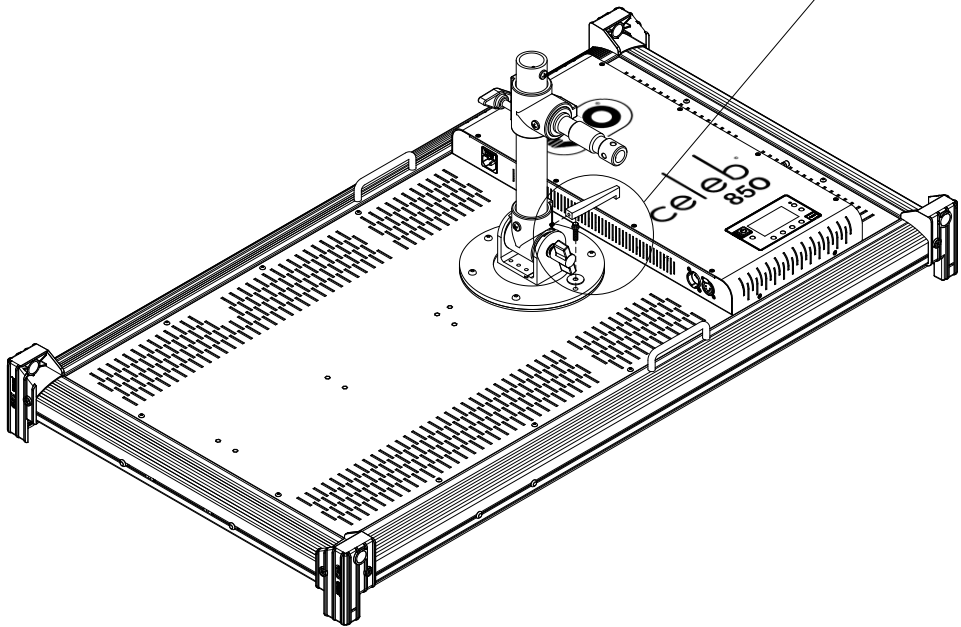

KINO FLO[®]
LIGHTING SYSTEMS

PRT-VB-175
Celeb 850 Locking Lever (Metric)
VistaBeam Locking Lever (Metric)

Warning: Celeb 850
USE METRIC ONLY

QTY	PART	DESCRIPTION	PART NO.
1		SCREW M6 20MM HEX CAP SS 'VB'	2020111
1		WASHER FLAT 1/4" LA	2030014
1		SCREW 8-32 1/4" SET ALLEN CONE BOX	2020113
		VISTA/WOL MOUNT LOCK LEVER/GOLD	5020018
		ALLEN WRENCH 5/64" X 3.3"	2320013

KINO FLO[®]
LIGHTING SYSTEMS

PRT-VB-175
Celeb 850 Locking Lever (Metric)
VistaBeam Locking Lever (Metric)

Warning: VistaBeam 600/610, 300/310
USE METRIC ONLY

QTY	PART	DESCRIPTION	PART NO.
1		SCREW M6 20MM HEX CAP SS 'VB'	2020111
1		WASHER FLAT 1/4" LA	2030014
1		SCREW 8-32 1/4" SET ALLEN CONE BOX	2020113
		VISTA/WOL MOUNT LOCK LEVER/GOLD	5020018
		ALLEN WRENCH 5/64" X 3.3"	2320013