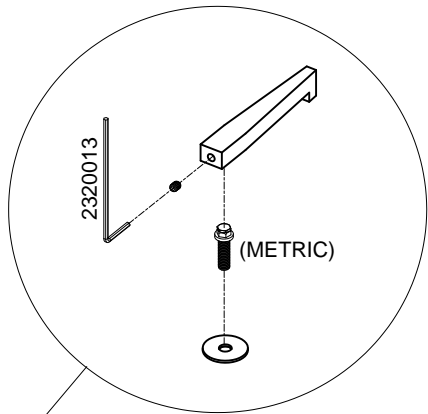

KINO FLO[®]
LIGHTING SYSTEMS

PRT-VB-175
Celeb 850 Locking Lever (Metric)
VistaBeam Locking Lever (Metric)

Warning: Celeb 850
USE METRIC ONLY

QTY	PART	DESCRIPTION	PART NO.
1		SCREW M6 20MM HEX CAP SS 'VB'	2020111
1		WASHER FLAT 1/4" LA	2030014
1		SCREW 8-32 1/4" SET ALLEN CONE BOX	2020113
		VISTA/WOL MOUNT LOCK LEVER/GOLD	5020018
		ALLEN WRENCH 5/64" X 3.3"	2320013

KINO FLO[®]
LIGHTING SYSTEMS

PRT-VB-175
Celeb 850 Locking Lever (Metric)
VistaBeam Locking Lever (Metric)

Warning: VistaBeam 600/610, 300/310
USE METRIC ONLY

QTY	PART	DESCRIPTION	PART NO.
1		SCREW M6 20MM HEX CAP SS 'VB'	2020111
1		WASHER FLAT 1/4" LA	2030014
1		SCREW 8-32 1/4" SET ALLEN CONE BOX	2020113
		VISTA/WOL MOUNT LOCK LEVER/GOLD	5020018
		ALLEN WRENCH 5/64" X 3.3"	2320013