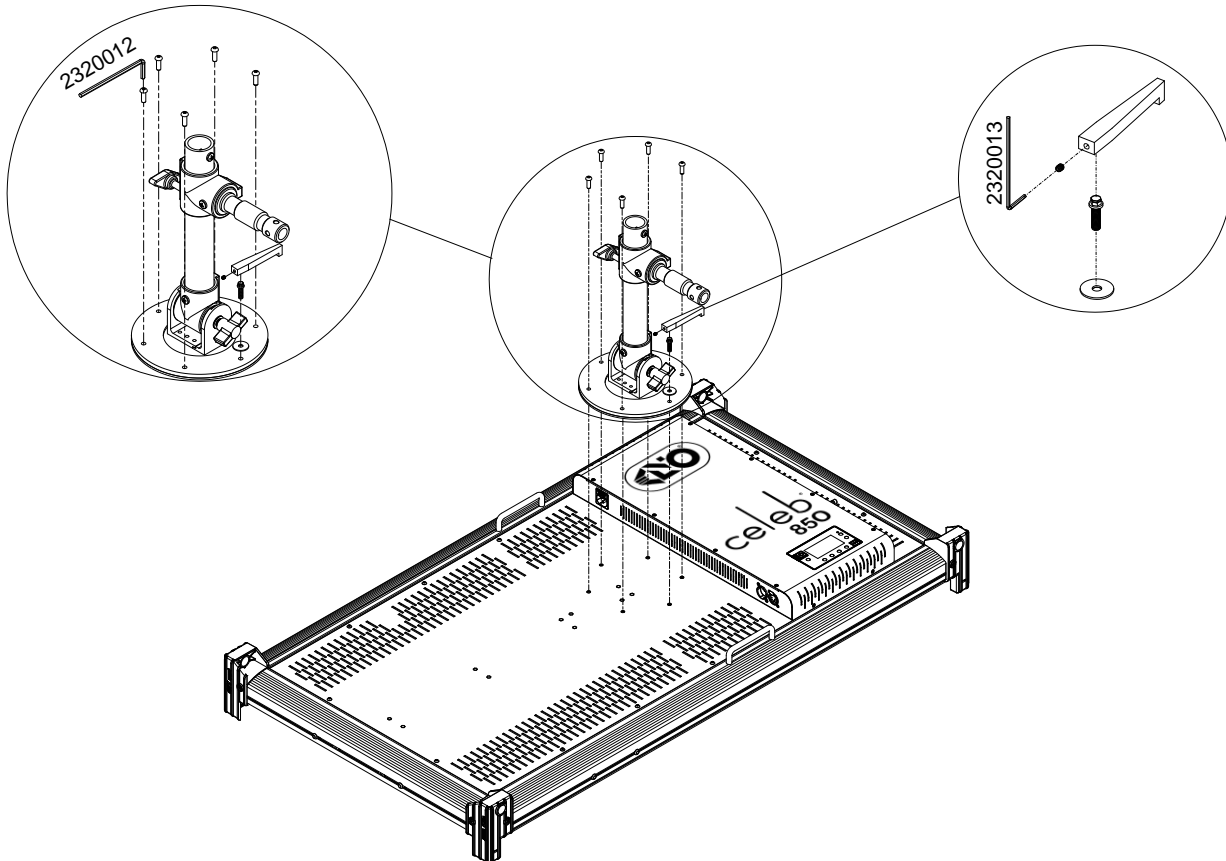

KINO FLO
LIGHTING SYSTEMS

MTP-V63C
Celeb 850 Articulated Mount
VistaBeam Articulated Mount

Warning: Celeb 850
USE METRIC ONLY

PRT-VB-135			
QTY	PART	DESCRIPTION	PART NO.
5		SCREW M6 18MM BUTTON ALLEN BOX	2020106
1 (extra)		SCREW M6 20MM HEX CAP SS 'VB'	2020111
1 (extra)		WASHER FLAT 1/4" LA	2030014
		ALLEN WRENCH 5/32" X 4.2"	2320012
(extra)		ALLEN WRENCH 5/64" X 3.3"	2320013

PRT-VB-175			
QTY	PART	DESCRIPTION	PART NO.
1		SCREW M6 20MM HEX CAP SS 'VB'	2020111
1		WASHER FLAT 1/4" LA	2030014
1		SCREW 8-32 1/4" SET ALLEN CONE BOX	2020113
		VISTA/WOL MOUNT LOCK LEVER/GOLD	5020018
		ALLEN WRENCH 5/64" X 3.3"	2320013

Warning: VistaBeam 600/610, 300/310
USE METRIC ONLY

PRT-VB-135			
QTY	PART	DESCRIPTION	PART NO.
5		SCREW M6 18MM BUTTON ALLEN BOX	2020106
1 (extra)		SCREW M6 20MM HEX CAP SS 'VB'	2020111
1 (extra)		WASHER FLAT 1/4" LA	2030014
		ALLEN WRENCH 5/32" X 4.2"	2320012
(extra)		ALLEN WRENCH 5/64" X 3.3"	2320013