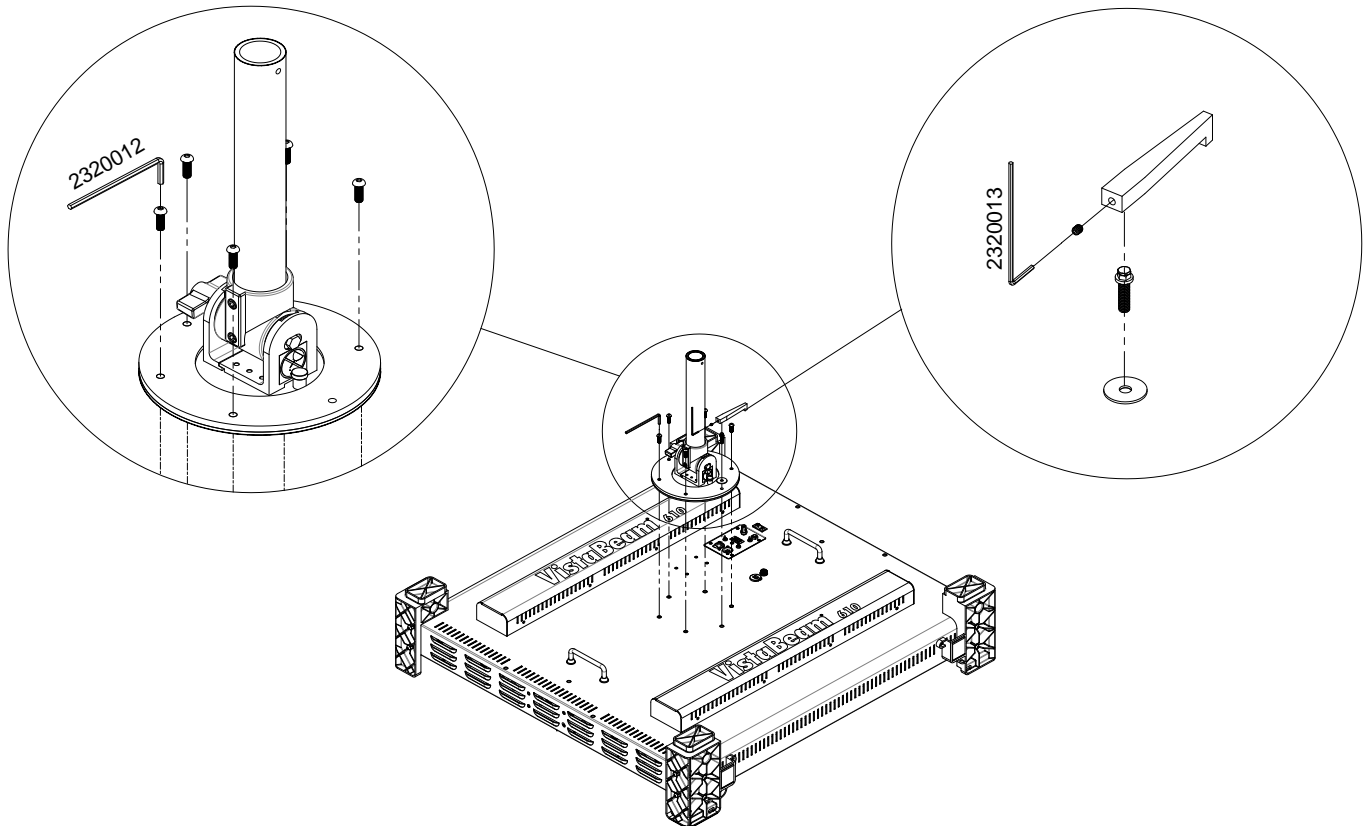

KINO FLO
LIGHTING SYSTEMS

MTP-V63C
Celeb 850 Articulated Mount
VistaBeam Articulated Mount

Warning: Celeb 850
USE METRIC ONLY

PRT-VB-135			
QTY	PART	DESCRIPTION	PART NO.
5		SCREW M6 18MM BUTTON ALLEN BOX	2020106
1 (extra)		SCREW M6 20MM HEX CAP SS 'VB'	2020111
1 (extra)		WASHER FLAT 1/4" LA	2030014
		ALLEN WRENCH 5/32" X 4.2"	2320012
(extra)		ALLEN WRENCH 5/64" X 3.3"	2320013

PRT-VB-175			
QTY	PART	DESCRIPTION	PART NO.
1		SCREW M6 20MM HEX CAP SS 'VB'	2020111
1		WASHER FLAT 1/4" LA	2030014
1		SCREW 8-32 1/4" SET ALLEN CONE BOX	2020113
		VISTA/WOL MOUNT LOCK LEVER/GOLD	5020018
		ALLEN WRENCH 5/64" X 3.3"	2320013

Warning: VistaBeam 600/610, 300/310
USE METRIC ONLY

PRT-VB-135			
QTY	PART	DESCRIPTION	PART NO.
5		SCREW M6 18MM BUTTON ALLEN BOX	2020106
1 (extra)		SCREW M6 20MM HEX CAP SS 'VB'	2020111
1 (extra)		WASHER FLAT 1/4" LA	2030014
		ALLEN WRENCH 5/32" X 4.2"	2320012
(extra)		ALLEN WRENCH 5/64" X 3.3"	2320013