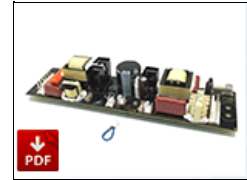

BAL-415-100/JP
Select 4Bank Japan Ballast, 100vac

Spare Parts

1270031
CT-CPC-Plug-R/S-16Pin

1270051
CT-CPC-Flange-16Pin

1290055
Switch Rocker Mini DPST
12A 250V

1300022
FU-5X20-CER-SloSlow-
6.3A/250V for 1320015

1320015
Fuseholder Screw Mount
5X20-0.187 Slot

5000049
No longer available
Select 415 4Bank
120V/230V Lid

6110031
Select SW Assy
4Bank 410/415

6110042
4Bank 120V Ballast
Lamp Wiring Assy

6800177
VG5R Ballast Board
(Replaces 6800194)

PRT-BX4
4Bank & DMX Ballast
Connector Assy

PRT-CR4
4Bank / Mega Double
Lock Ring (4pk)

PRT-FET2
Ballast Feet (24pk)

PRT-SC100
Screws F/Ballast Lid
(100pk)