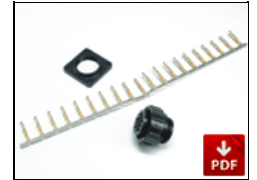

BAL-415-100/JP
Select 4Bank Japan Ballast, 100vac

Spare Parts

1270031
CT-CPC-Plug-R/S-16Pin

1270051
CT-CPC-Flange-16Pin

1290055
Switch Rocker Mini DPST
12A 250V

1300022
FU-5X20-CER-SloSlow-
6.3A/250V for 1320015

1320015
Fuseholder Screw Mount
5X20-0.187 Slot

5000049
No longer available
Select 415 4Bank
120V/230V Lid

6110031
Select SW Assy
4Bank 410/415

6110042
4Bank 120V Ballast
Lamp Wiring Assy

6800177
VG5R Ballast Board
(Replaces 6800194)

PRT-BX4
4Bank & DMX Ballast
Connector Assy

PRT-CR4
4Bank / Mega Double
Lock Ring (4pk)

PRT-FET2
Ballast Feet (24pk)

PRT-SC100
Screws F/Ballast Lid
(100pk)