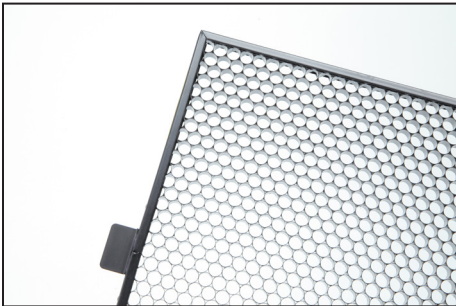

**KINO FLO®**  
Lighting Systems

2840 North Hollywood Way, Burbank, CA 91505  
Tel: +1 818 767 6528 Fax: +1 818 767 7517  
[www.kinoflo.com](http://www.kinoflo.com)

News Release  
**Feb. 1, 2015**

***New! ParaBeam® 410 & ParaBeam® 210  
Honeycomb Plastic Louvers 90°***

**Burbank, CA** – Kino Flo's ParaBeam® fixtures and kits now include Honeycomb Plastic Louvers 90°. The Honeycomb Plastic Louvers 90° replace the Silver Louvers. In addition, **LVR-P460-P** Honeycomb Plastic Louvers 60° are available as accessories.