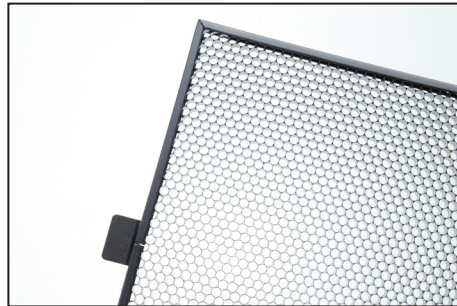

LVR-P460-P