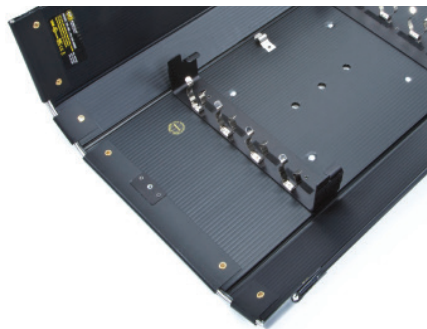

## **New! 4Bank Fixtures**

**Burbank, CA** – Kino Flo Lighting Systems has reintroduced its award winning 4Bank Fixture with a new design.

The 4ft and 2ft 4Bank fixtures feature 90° Honeycomb Louvers and metal louver brackets, available December 1, 2015.

The Honeycomb Louvers 90° replace the black square louver grids. The new metal brackets allow the louvers to sit above the lamps and lamp clips.

The new 4ft and 2ft 4Bank fixtures (**CFX-484 & CFX-244**) replace the previous models (CFX-4804 & CFX-2404) and will be included in 4ft and 2ft 4Bank Systems, Gaffer, Interview and 1-unit kits.

**FIX-484, FIX-244**

**New Bracket**

**Honeycomb Louver on Bracket**