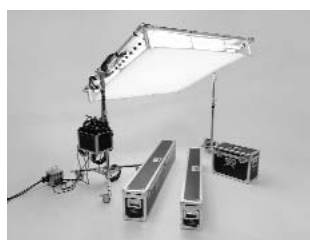

Blanket-Lite & DMX

Blanket-Lite 6x6 Kit, 120vac $200.00

(Includes Mega 4Bank Ballast (x4), Blanket-Lite 6x6, Cloth Reflector, Silk Diffuser, Frame Assembly, Grid Cloth (full), Grid Cloth (half), Lighttools® Louver 50°, 25ft Head Extension (x4), Blanket-Lite 6x6 Case, Frame Assembly Case, Ballast/Mount Ship Case, Lamps (x16))

Lamps/ Options
True Match Lamps: 6ft **$6.00**
(Choice of Kino KF32 & KF55)
Blanket-Lite 6x6 **$40.00**
Blanket-Lite 6x6 Grid Cloth, Full **$10.00**
Blanket-Lite 6x6 Grid Cloth, Half **$10.00**
Blanket-Lite 6x6 Lighttools® Louver 50° **$40.00**