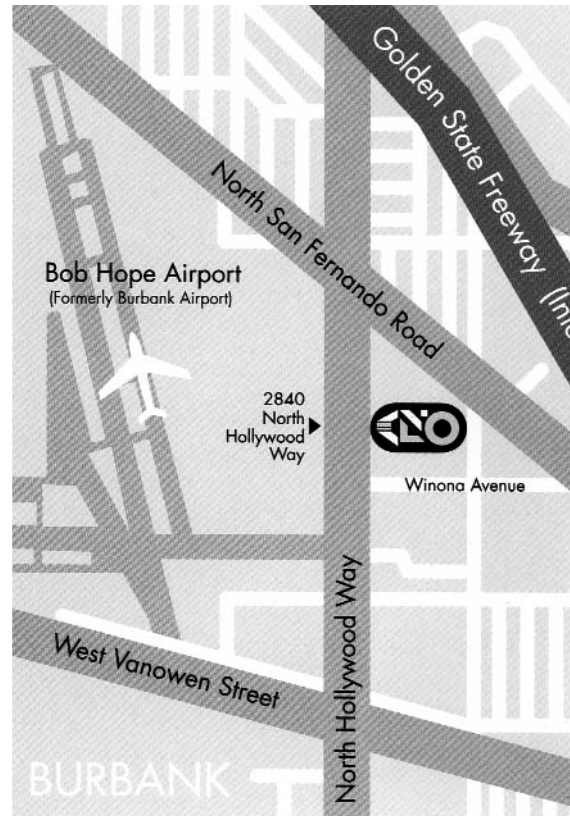

Location/Map

Kino Flo Lighting Systems
2840 North Hollywood Way
Burbank, CA 91505

Tel: 818-767-6528
Fax: 818-252-0290
rentals@kinoflo.com
www.kinoflo.com

Product	Daily rate
---------	------------

LED Fixtures