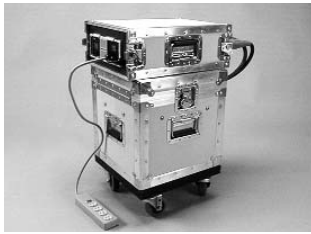

Product	Daily rate

1800 Watt Inverter

1800 Watt Inverter

1800 Watt Inverter Kit (12vdc to 120vac) $290.00

(Includes 1800 Watt Inverter (x1), Batteries (x2), Battery Chargers (x2))

Approximate Burn Times			
Fixture Type	Fixture Quantity	Minutes	Minutes
		Full Charge	75% Charge*
Kino Flo 4ft 4Bank	4	56	50
Kino Flo 4ft Double	8	56	50
Kino Flo 4ft Single	16	56	49
Kino Flo Image 87	2	56	45
575 HMI Par w/ 575 Ballast**	2	58	53
1K Plus 500 Watt Incandescent Light		40	36

* The 194Amp Battery is at 75% capacity when charger switches from 40 Amp to 20 Amp mode.

** Burn times are approximate. HMI ballast specifications vary by manufacturer.

Product	Daily rate

LED Lighting Kits

Celeb 250 LED DMX Center Kit, Univ 120U	$100.00
Celeb 250 LED DMX Yoke Kit, Univ 120U	$100.00
Celeb 450 LED DMX Center Kit, Univ 120U	$150.00
Celeb 450 LED DMX Yoke Kit, Univ 120U	$150.00
Celeb 450Q LED DMX Yoke Kit, Univ 120U	$150.00
Celeb 850 LED DMX Center kit, Univ 120U	$275.00

Celeb 201 LED DMX Center Kit, Univ 120U	$80.00
Celeb 401 LED DMX Center Kit, Univ 120U	$125.00
Celeb 401Q LED DMX Yoke Kit, Univ 120U	$125.00

Diva-Lite 20 LED DMX Kit, Univ 120U	$80.00
Diva-Lite 30 LED DMX Kit, Univ 120U	$100.00

FreeStyle 21 LED DMX Kit, Univ 120U	$125.00
FreeStyle 31 LED DMX Kit, Univ 120U	$125.00

Select 20 LED DMX Kit, Univ 120U	$100.00
Select 30 LED DMX Kit, Univ 120U	$100.00

FLO Lighting Kits

BarFly 450 DMX Kit (1-Unit), Univ 120U	$50.00
Blanket-Lite 6x6 Kit, 120vac	$200.00

Image 47 DMX Kit, Univ 120U	$65.00
Image 87 DMX Kit, Univ 120U	$100.00

ParaBeam 210 DMX Kit, 120vac	$50.00
ParaBeam 410 DMX Kit, 120vac	$75.00

VistaBeam 310 DMX Center Mount Kit, 120vac	$50.00
VistaBeam 610 DMX Center Mount Kit, 120vac	$100.00