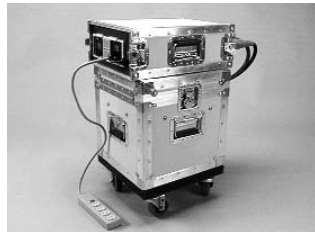

Product **Daily rate**

1800 Watt Inverter

1800 Watt Inverter

1800 Watt Inverter Kit (12vdc to 120vac) $290.00

(Includes 1800 Watt Inverter (x1), Batteries (x2), Battery Chargers (x2))

Approximate Burn Times			
Fixture Type	Fixture Quantity	Minutes	
		Full Charge	75% Charge*
Kino Flo 4ft 4Bank	4	56	50
Kino Flo 4ft Double	8	56	50
Kino Flo 4ft Single	16	56	49
Kino Flo Image 87	2	56	45
575 HMI Par w/ 575 Ballast**	2	58	53
1K Plus 500 Watt Incandescent Light		40	36

* The 194Amp Battery is at 75% capacity when charger switches from 40 Amp to 20 Amp mode.

** Burn times are approximate. HMI ballast specifications vary by manufacturer.