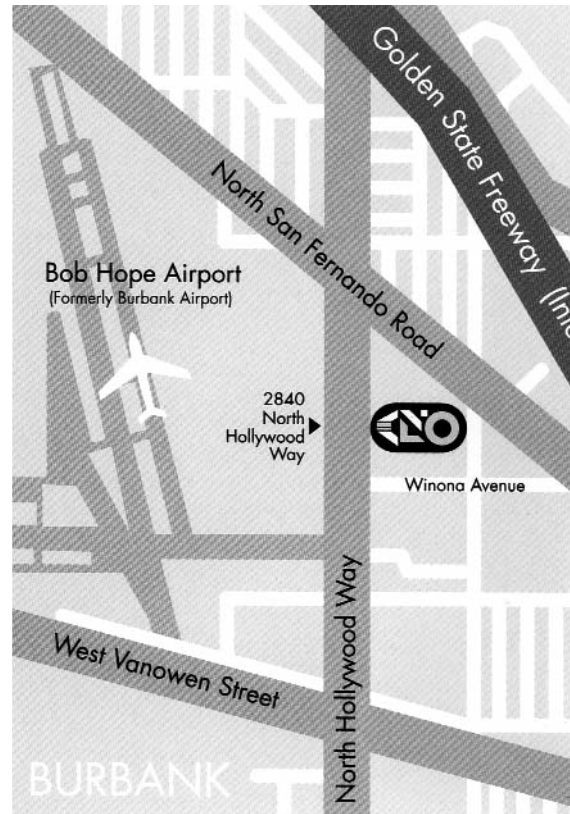

Will the equipment fit in my car?

Diva-Lite or ParaBeam fixtures as well as 12V kits should fit into a passenger type vehicle. If ordering any 2ft and 4ft fixtures, the case dimensions may fall into the 5ft range. Orders that contain 6ft and 8ft lamps or fixtures are packed in cases approximately 8ft long. Please make sure your vehicle can make the necessary accommodations.

How do I open an account?

Click here to print the necessary forms to start the rental process. Sign and fax back to (818) 252-0290 or email to our Rental agent, Walter Mejia, at wmejia@kinoflo.com. You may also contact the Rental department at (818) 767-6528 and request "New Customer" paperwork. We will then fax or email the documents that need to be completed.

Do I need to have insurance to rent equipment?

Kino Flo requires an insurance certificate naming Kino Flo as "Loss Payee" and "Additional Insured". Please see "Insurance Requirements" for more specific information.

What form of payment is acceptable for renting equipment?

Kino Flo Rentals accepts credit cards and corporate checks. Cash and personal checks are not accepted.

What credit cards does Kino Flo accept?

Kino Flo Rentals accepts American Express, Visa and MasterCard.

Location/Map

Kino Flo Lighting Systems
2840 North Hollywood Way
Burbank, CA 91505

Tel: 818-767-6528
Fax: 818-252-0290
rentals@kinoflo.com
www.kinoflo.com