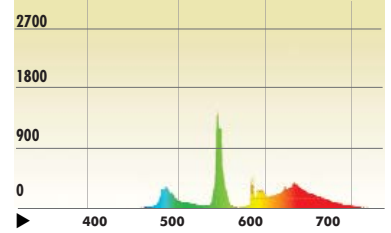

True Match® Lamp Spectral Charts

KF29®