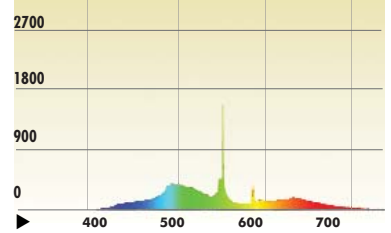

KF55®

Kino Flo® debuts the first hi-lumen, hi-color rendering KF32 compact for its award winning True Match® line of professional cool lights. The new tungsten-balanced KF32 takes center stage with the KF29 and KF55 broad spectrum CFL's and expands the creative palate for cinematic HD and filmmaking.

Like other lamps in the True Match family, the new KF32's color (CRI 95) is formulated by Kino Flo to match the spectral sensitivity curves of HD and digital film imaging equipment. With its proprietary chemistry, the new KF32 in a Kino Flo fixture displays a unique quality of soft light. The smooth beam gradient responds especially well to the new generation of HD cameras on the set. The KF32 compact works side by side with traditional tungsten sources without corrective filtration, and draws one tenth the power per lumen compared with hot lights.

True Match® 55W Compact Lamps

True Match® 55W Compact Lamps

Part Number	Description	Type	Length	Diameter	Nominal Base	Wattage	Lumens
55C-K29	55Watt Kino KF29 Compact	F55/CFL	21" (530mm)	1.75" (45mm)	2G11 4Pin	55	2800
55C-K32	55Watt Kino KF32 Compact	F55/CFL	21" (530mm)	1.75" (45mm)	2G11 4Pin	55	2800
55C-K55	55Watt Kino KF55 Compact	F55/CFL	21" (530mm)	1.75" (45mm)	2G11 4Pin	55	2800

Kino Flo Lighting Systems
2840 North Hollywood Way
Burbank CA 91505
+1 818 767 6528 voice
+1 818 767 7517 fax
www.kinoflo.com
No. 3110045