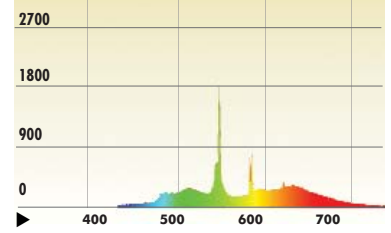

True Match® 55W Compact Lamps

True Match® Lamp Spectral Charts

KF29®

KF32®

KF55®

Kino Flo® debuts the first hi-lumen, hi-color rendering KF32 compact for its award winning True Match® line of professional cool lights. The new tungsten-balanced KF32 takes center stage with the KF29 and KF55 broad spectrum CFL's and expands the creative palate for cinematic HD and filmmaking.

Like other lamps in the True Match family, the new KF32's color (CRI 95) is formulated by Kino Flo to match the spectral sensitivity curves of HD and digital film imaging equipment. With its proprietary chemistry, the new KF32 in a Kino Flo fixture displays a unique quality of soft light. The smooth beam gradient responds especially well to the new generation of HD cameras on the set. The KF32 compact works side by side with traditional tungsten sources without corrective filtration, and draws one tenth the power per lumen compared with hot lights.

True Match® 55W Compact Lamps

True Match® 55W Compact Lamps

Part Number	Description	Type	Length	Diameter	Nominal Base	Wattage	Lumens
55C-K29	55Watt Kino KF29 Compact	F55/CFL	21" (530mm)	1.75" (45mm)	2G11 4Pin	55	2800
55C-K32	55Watt Kino KF32 Compact	F55/CFL	21" (530mm)	1.75" (45mm)	2G11 4Pin	55	2800
55C-K55	55Watt Kino KF55 Compact	F55/CFL	21" (530mm)	1.75" (45mm)	2G11 4Pin	55	2800

Kino Flo Lighting Systems
2840 North Hollywood Way
Burbank CA 91505
+1 818 767 6528 voice
+1 818 767 7517 fax
www.kinoflo.com
No. 3110045